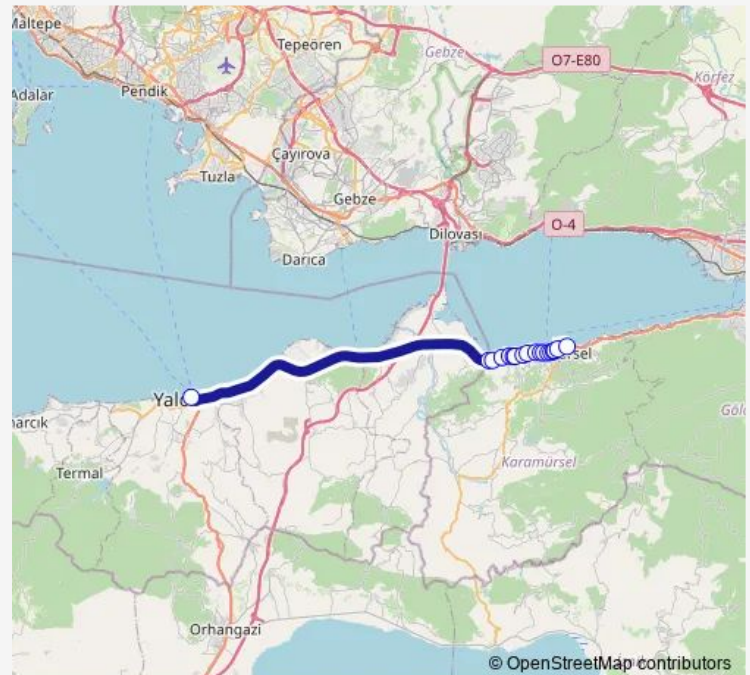

Kirahmetođlu

Amiral Caddesi

Furkan

Ahmet Mersinli Sokak

KAVAK

YALOVA 1

### Route schedule

ALTINKEMER PLAJI 1 — YALOVA 1

Monday 06:00-23:30

Tuesday 06:00-23:30

Wednesday 06:00-23:30

Thursday 06:00-23:30

Friday 06:00-23:30

Saturday 06:00-23:30

### Route info

Direction: ALTINKEMER PLAJI 1

Stops: 18

Trip Duration: 0 hour 40 min

772 — Karamürsel-Yalova

BusMaps