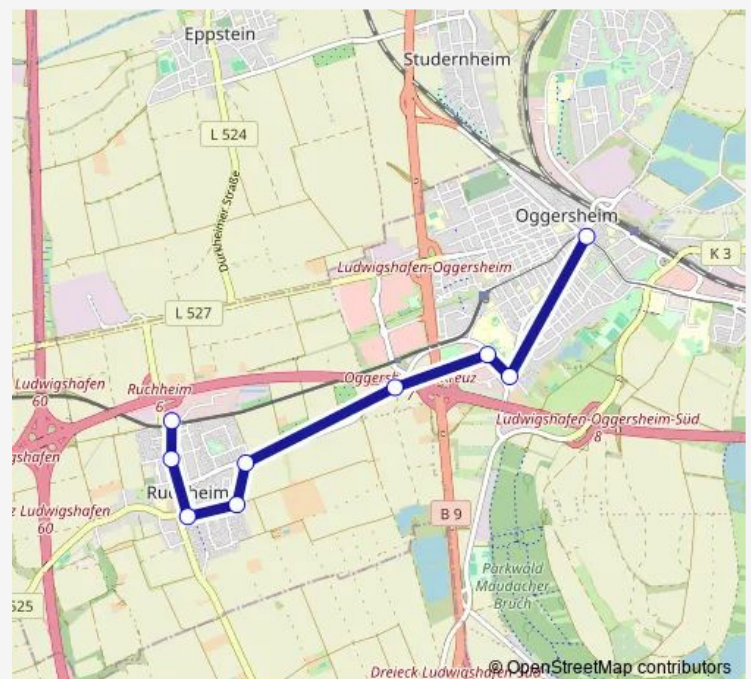

Monday 20:46-23:46

Tuesday 20:46-23:46

Wednesday 20:46-23:46

Thursday 20:46-23:46

Friday 20:46-02:46⁺¹

Saturday 03:46-02:46⁺¹

Sunday 03:46-23:46

Route info

Direction: Ruchheim, Bahnhof

Stops: 8

Trip Duration: 0 hour 8 min

■ RNV 1072

BusMaps

Direction

Oggersheim, Hans-Warsch-Pl. — Ruchheim, Bahnhof

9 stops

[Open route schedule](#)

Oggersheim, Hans-Warsch-Pl.

Oggersheim, Speyerer Straße

Oggersheim, Hedwig-Laudien-Ring

Ruchheim, Am Hüttengraben

Ruchheim, Am Sportplatz

Ruchheim, Brunnenweg

Ruchheim, Schloss

Friday 20:54-02:54⁺¹

Saturday 03:54-02:54⁺¹

Sunday 03:54-00:54⁺¹

Route info

Direction: Oggersheim, Hans-Warsch-Pl.

Stops: 9

Trip Duration: 0 hour 8 min

RNV 1072 Bus time schedules and route maps are available in an offline PDF at busmaps.com. Use the busmaps.com website to see live bus times, train schedule or subway schedule, and step-by-step directions for all public transit in Frankenthal