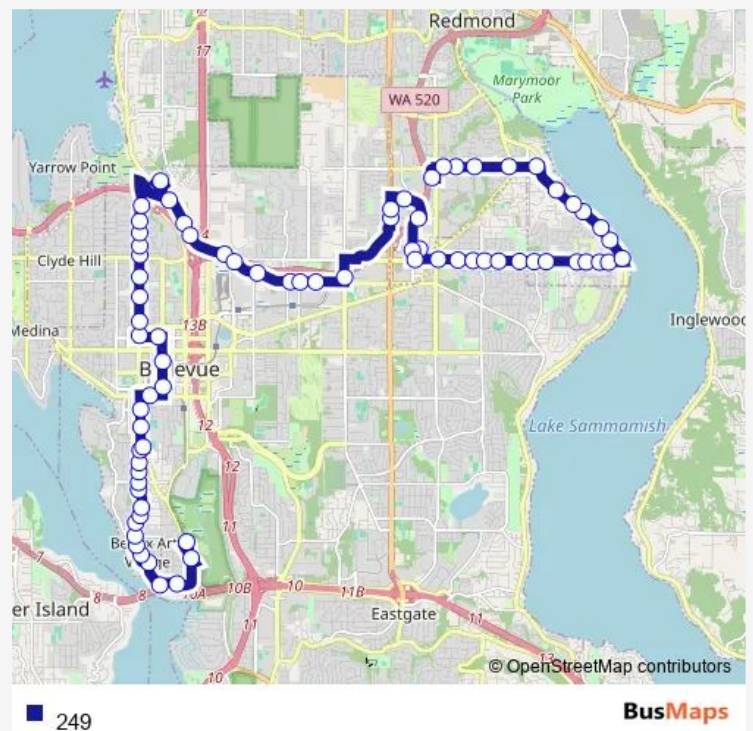

Bellevue Way SE & SE 6th St

Bellevue Way SE & SE 3rd St

Main St & 106th Ave Se

108th Ave NE & NE 2nd St

Route schedule

South Bellevue Station Bus Plaza - Bay 2 — Redmond Technology Station Acs & 156th Ave NE - Bay 4

Monday 05:47-19:15

Tuesday 05:47-19:15

Wednesday —

Thursday 05:47-19:15

Friday 05:47-19:15

Saturday 07:08-19:14

Sunday 07:04-18:16

Route info

Direction: South Bellevue Station Bus Plaza - Bay 2

Stops: 74

Trip Duration: 1 hour 12 min

Bellevue Transit Center - Bay 12

NE 10th St & 108th Ave Ne

Bellevue Way NE & NE 10th St

Bellevue Way NE & NE 12th St