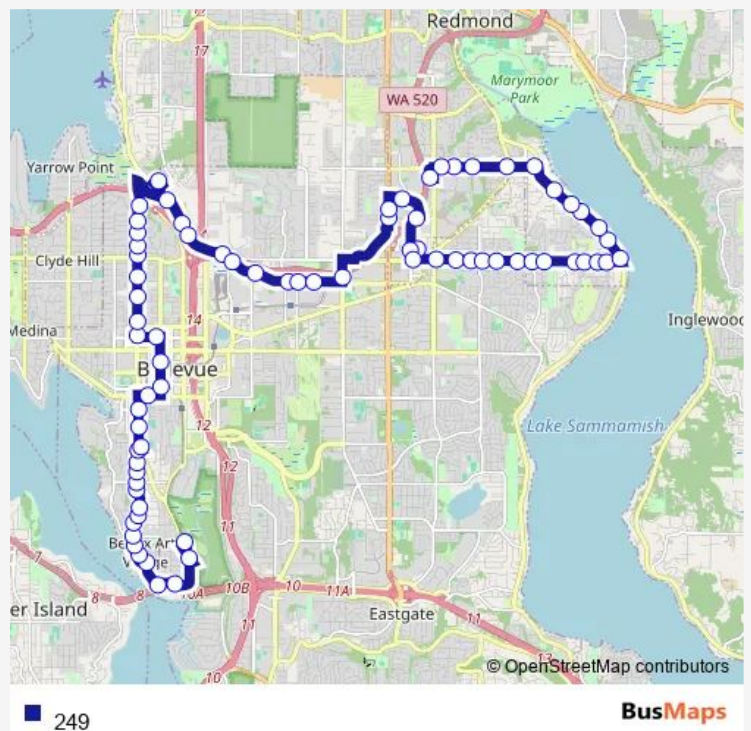

Bellevue Way SE & SE 6th St

Bellevue Way SE & SE 3rd St

Main St & 106th Ave Se

108th Ave NE & NE 2nd St

Route schedule

South Bellevue Station Bus Plaza - Bay 2 — Redmond Technology Station Acs & 156th Ave NE - Bay 4

Monday 05:47-19:15

Tuesday 05:47-19:15

Wednesday —

Thursday 05:47-19:15

Friday 05:47-19:15

Saturday 07:08-19:14

Sunday 07:04-18:16

Route info

Direction: South Bellevue Station Bus Plaza - Bay 2

Stops: 74

Trip Duration: 1 hour 1 min

Bellevue Transit Center - Bay 11

NE 10th St & 108th Ave Ne

Bellevue Way NE & NE 10th St

Bellevue Way NE & NE 12th St