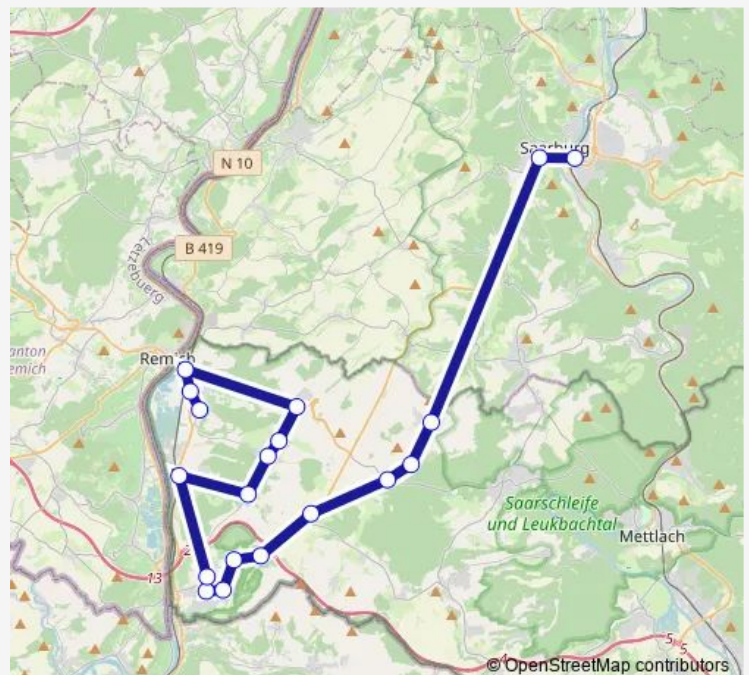

### Route schedule

Saarburg, Schulzentrum — Römische Villa, Nennig Perl

Monday 12:20-16:10

Tuesday 12:20-16:10

Wednesday 12:20-16:10

Thursday 12:20-16:10

Friday 12:20-16:10

Saturday —

### Route info

Direction: Saarburg, Schulzentrum

Stops: 19

Trip Duration: 1 hour 15 min

## Route info

Direction: Römische Villa, Nennig Perl

Stops: 20

Trip Duration: 1 hour 12 min

249 Bus time schedules and route maps are available in an offline PDF at busmaps.com. Use the busmaps.com website to see live bus times, train schedule or subway schedule, and step-by-step directions for all public transit in Remich