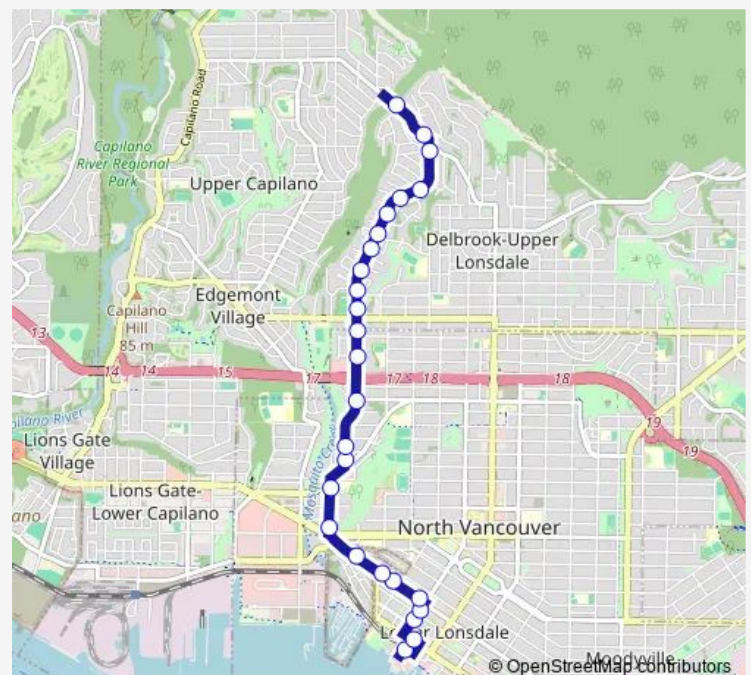

Southbound Bewicke Ave @ W 14 St

Eastbound W 3rd St @ Forbes Ave

Eastbound W 3rd St @ Mahon Ave

Southbound Chesterfield Ave @ W 3rd St

Southbound Chesterfield Ave @ W 1st St

Lonsdale Quay @ Bay 4

Route schedule

Eastbound Montroyal Blvd @ Glencanyon Dr — Lonsdale Quay @ Bay 4

Monday 05:52-00:39⁺¹

Tuesday 05:52-00:39⁺¹

Wednesday 05:52-00:39⁺¹

Thursday 05:52-00:39⁺¹

Friday 05:52-00:39⁺¹

Saturday 06:09-00:39⁺¹

Sunday 08:34-00:39⁺¹

Route info

Direction: Eastbound Montroyal Blvd @ Glencanyon Dr

Stops: 21

Trip Duration: 0 hour 17 min

■ 249 — Lonsdale Quay/Delbrook

BusMaps

Direction

Lonsdale Quay @ Bay 5 — Westbound Montroyal Blvd @ Glencanyon Dr

Friday 05:25-01:49⁺¹

Saturday 06:00-01:50⁺¹

Sunday 07:02-00:05⁺¹

Route info

Direction: Lonsdale Quay @ Bay 5

Stops: 26

Trip Duration: 0 hour 19 min

Westbound Montroyal Blvd @ Delbrook Ave