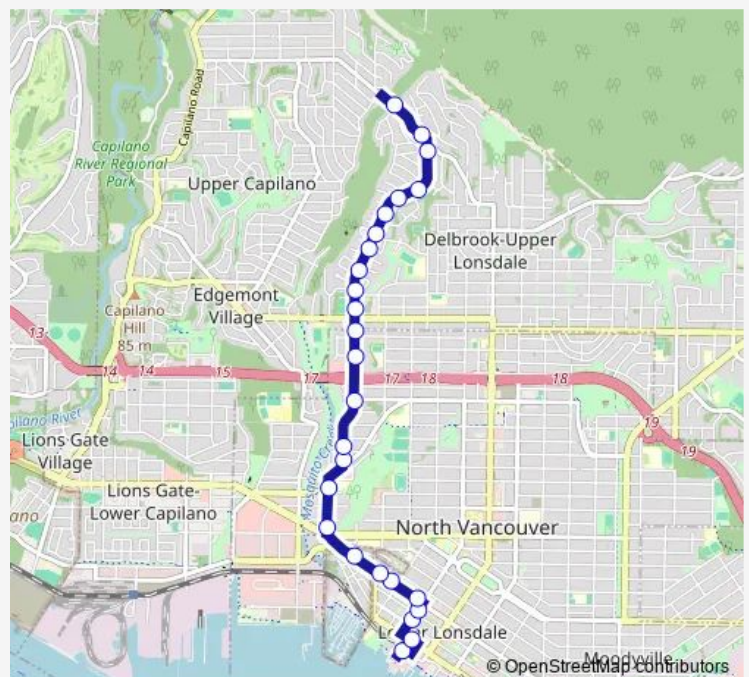

### Route schedule

Eastbound Montroyal Blvd @ Glencanyon Dr — Lonsdale Quay @ Bay 4

Monday 05:52-00:39<sup>+1</sup>

Tuesday 05:52-00:39<sup>+1</sup>

Wednesday 05:52-00:39<sup>+1</sup>

Thursday 05:52-00:39<sup>+1</sup>

### Route info

Direction: Eastbound Montroyal Blvd @ Glencanyon Dr

Stops: 21

Trip Duration: 0 hour 19 min

249 — Lonsdale Quay/Delbrook

## Direction

Lonsdale Quay @ Bay 5 — Westbound Montroyal Blvd @ Glencanyon Dr

26 stops

[Open route schedule](#)

Lonsdale Quay @ Bay 5

Westbound W Esplanade Ave @ Rogers Ave

Northbound Chesterfield Ave @ W 1st St