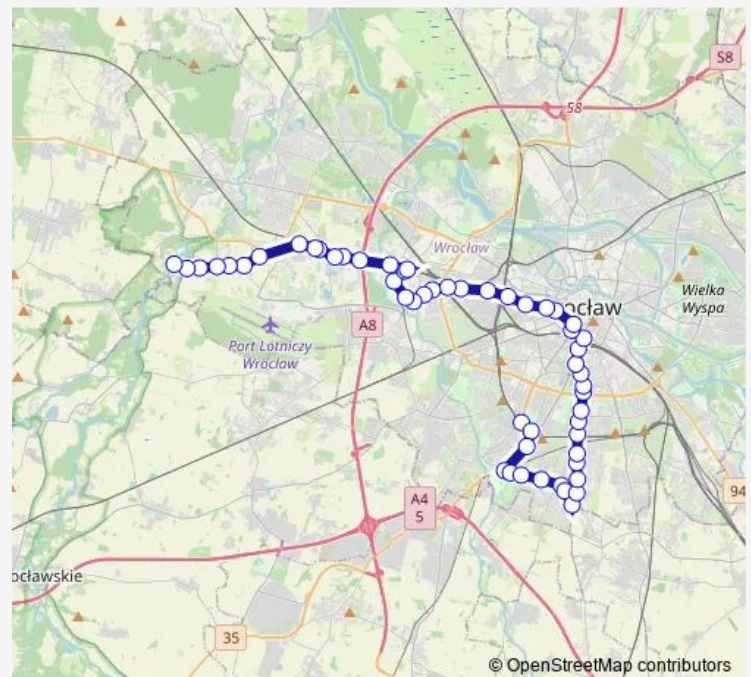

ROD Tysiąclecia

Rogowska

Nowy Dwór

Route schedule

Jarnołów — Petruszewicza

Monday 04:14

Tuesday 04:14

Wednesday 04:14

Thursday 04:14

Friday 04:14

Saturday 04:14

Sunday 04:14

Route info

Direction: Jarnołów

Stops: 37

Trip Duration: 0 hour 37 min