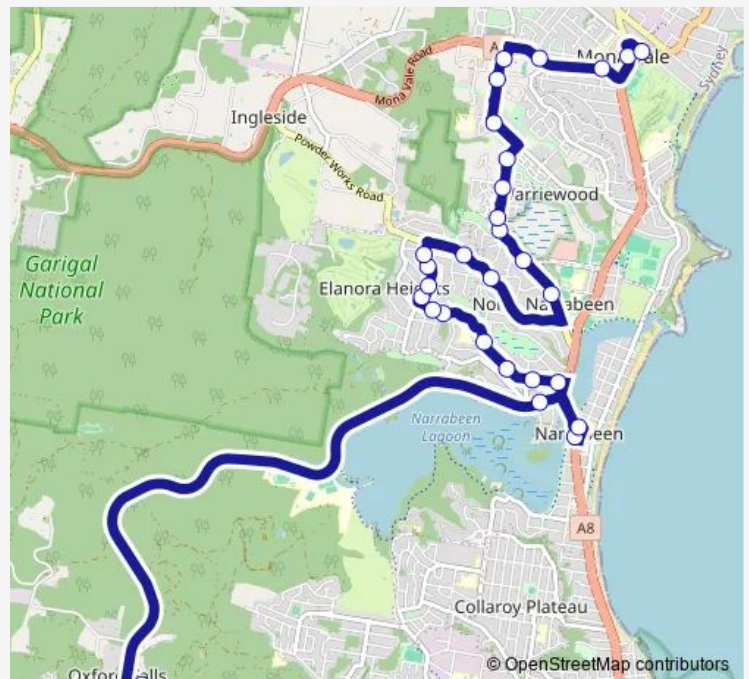

School Bus 249 Oxford Falls Grammar School to Pittwater Place Shopping Centre

[Go to website](#)

Direction

Oxford Falls Grammar School, Oxford Falls Rd — Pittwater Place Shopping Centre, Park St

29 stops

[Open route schedule](#)

Route schedule

Oxford Falls Grammar School, Oxford Falls Rd — Pittwater Place Shopping Centre, Park St

Monday	15:55
Tuesday	15:55
Wednesday	15:55
Thursday	15:55
Friday	—
Saturday	—
Sunday	—

Route info

Direction: Oxford Falls Grammar School, Oxford Falls Rd

Stops: 29

Trip Duration: 0 hour 47 min

Garden St At Orchard St

Garden St Before Macpherson St

Macpherson St Before Casuarina Dr

Ponderosa Pde Opp Apollo St

Ponderosa Pde After Jubilee Av

Mona Vale Rd Opp Pittwater Memorial Bowling Club

Mona Vale Rd Before Bungan St

Pittwater Rd Opp Village Park

Pittwater Place Shopping Centre, Park St

249 School Bus time schedules and route maps are available in an offline PDF at busmaps.com. Use the busmaps.com website to see live bus times, train schedule or subway schedule, and step-by-step directions for all public transit in Sydney