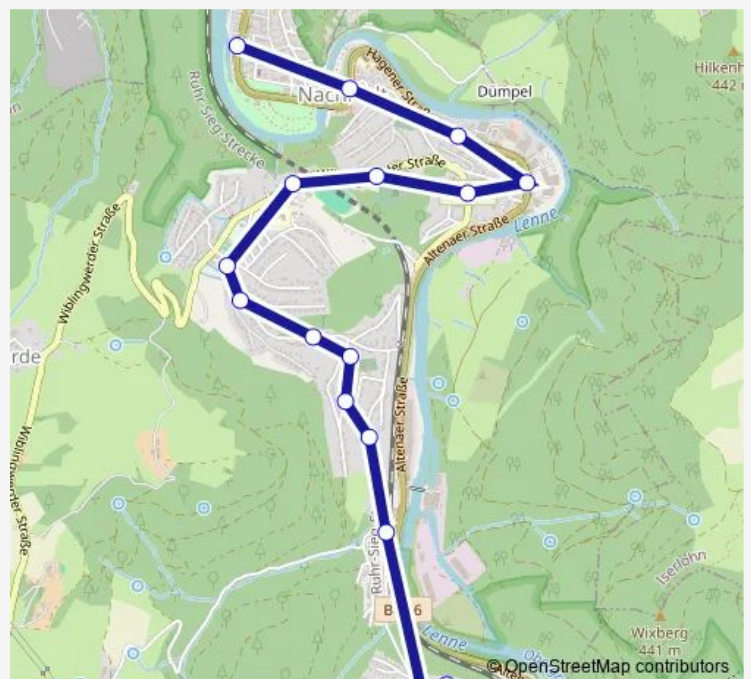

Wednesday 07:16-07:35

Thursday 07:16-07:35

Friday 07:16-07:35

Saturday —

Sunday —

Route info

Direction: Altena, Am Markaner ZOB - Steig 1

Stops: 8

Trip Duration: 0 hour 11 min

Direction

Nachrodt, Amtshaus — Nachrodt, Opperhusen

17 stops

[Open route schedule](#)

Nachrodt, Amtshaus

Nachrodt, Sparkasse

Nachrodt, Renfordt

Nachrodt, Obstfeld

Nachrodt, Grundschule

Nachrodt, Friedhof

Nachrodt, Holensiepen

Nachrodt, Beisheim

Nachrodt, Bachstraße I

Nachrodt, Hermann-Löns-Weg

Nachrodt, Friedhofsweg

Route info

Direction: Nachrodt, Im Hötting Hahn

Stops: 6

Trip Duration: 0 hour 10 min

249 Bus time schedules and route maps are available in an offline PDF at busmaps.com. Use the busmaps.com website to see live bus times, train schedule or subway schedule, and step-by-step directions for all public transit in Luedenscheid