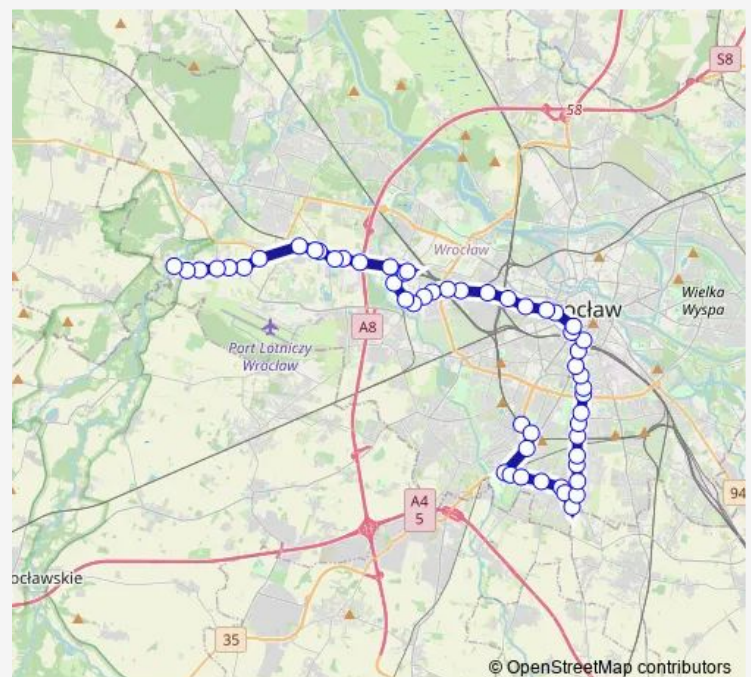

### Route schedule

Jarnołów — Krzyki

Monday	03:14-02:14 <sup>+1</sup>
Tuesday	03:14-02:14 <sup>+1</sup>
Wednesday	24:00-02:14 <sup>+1</sup>
Thursday	24:00-02:14 <sup>+1</sup>
Friday	24:00-02:14 <sup>+1</sup>
Saturday	03:14-02:14 <sup>+1</sup>
Sunday	03:14-02:14 <sup>+1</sup>

### Route info

Direction: Jarnołów

Stops: 56

Trip Duration: 1 hour 5 min

■ 249

BusMaps

Nowodworska

Centrum Zarządzania Kryzysowego