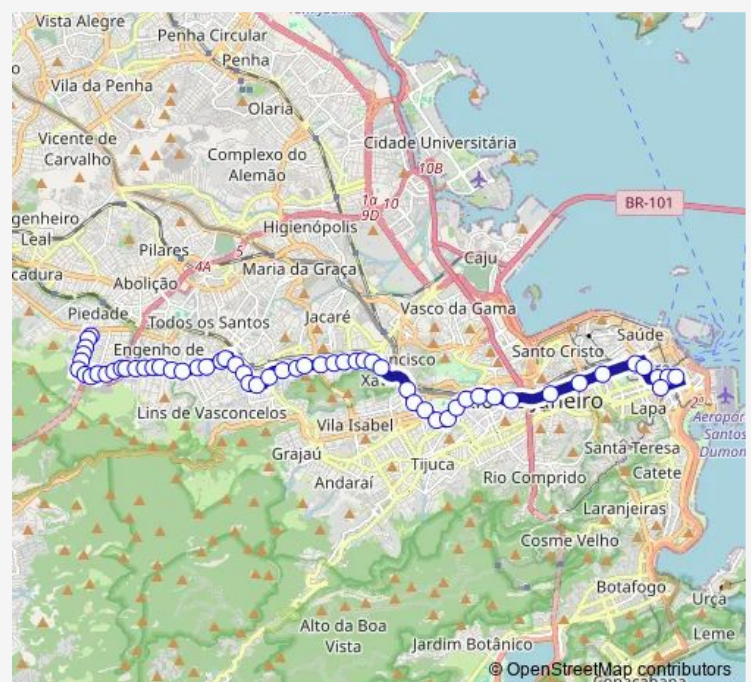

Jurunas

Caetano de Almeida

Barão de São Borja

José Veríssimo

Route schedule

Ponto Final: Água Santa : Fagundes Varela — Terminal Jamil Amiden : Linhas 217 e 249

Monday 00:00

Tuesday 00:00

Wednesday 00:00

Thursday 00:00

Friday 00:00

Saturday 00:00

Sunday 00:00

Route info

Direction: Ponto Final: Água Santa : Fagundes Varela

Stops: 57

Trip Duration: 0 hour 55 min

249 — Água Santa - Carioca

Imperator - João Nogueira

Miracema

BRS 3,4,5,6: Joaquim Méier

BRS 3,4,5,6: Thompson Flores

BRS 3,4,5,6: Padre Roma

BRS 3,4,5,6: Maria Antônia

Stops: 46

Trip Duration: 0 hour 50 min

Imperator - João Nogueira

Lopes da Cruz

José Veríssimo

Comendador Filips

Amaragi

Caetano de Almeida