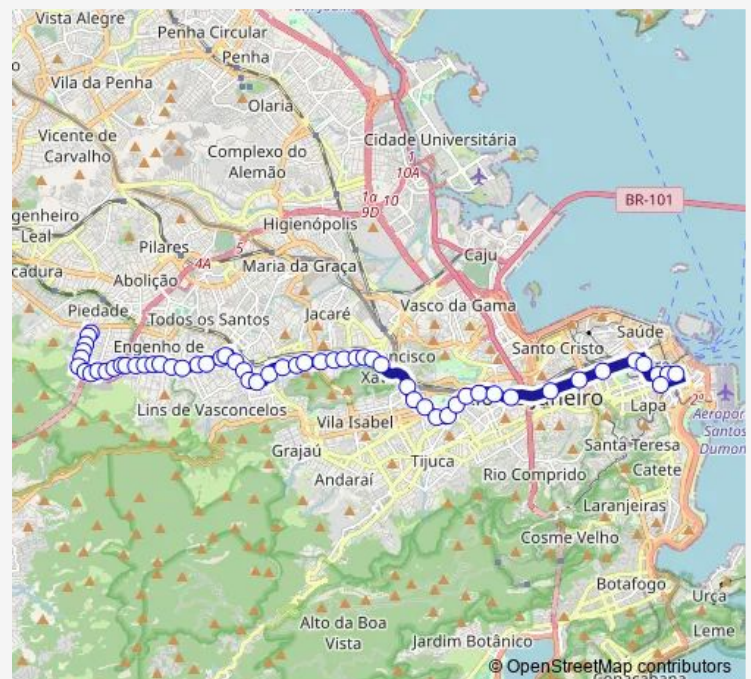

BRS 3,4,5,6: Vitor Meireles

BRS 3,4,5,6: Antunes Garcia

BRS 3,4,5,6: Manoel Miranda

Gregório Neves

Route schedule

Terminal Jamil Amiden : Linhas 217 e 249 — Ponto Final:
Água Santa : Fagundes Varela

Monday 00:00

Tuesday 00:00

Wednesday 00:00

Thursday 00:00

Friday 00:00

Saturday 00:00

Sunday 00:00

Route info

Direction: Terminal Jamil Amiden : Linhas 217 e 249

Stops: 46

Trip Duration: 0 hour 56 min

249 — Água Santa - Carioca

Lins de Vasconcelos

Estação Silva Freire : Sul

Agripino Grieco

Centro Cultural João Nogueira - Imperator

Lopes da Cruz

Sunday 00:00

Route info

Direction: Ponto Final: Água Santa : Fagundes Varela

Stops: 57

Trip Duration: 0 hour 55 min

BRS 3,4,5,6: Thompson Flores

BRS 3,4,5,6: Padre Roma

BRS 3,4,5,6: Maria Antônia