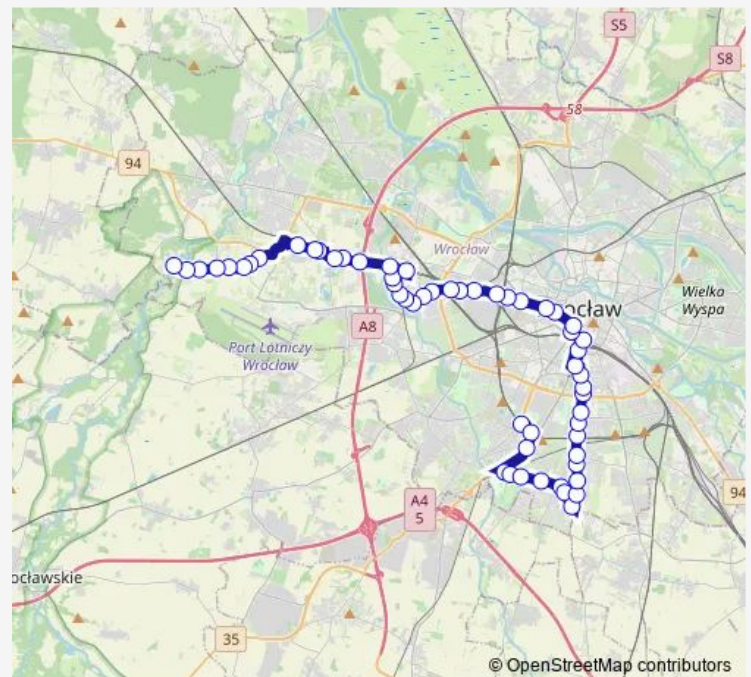

### Route schedule

Jarnołów — Krzyki

Monday	24:00-01:07 <sup>+1</sup>
Tuesday	24:00-01:07 <sup>+1</sup>
Wednesday	24:00-01:07 <sup>+1</sup>
Thursday	24:00-01:07 <sup>+1</sup>
Friday	24:00-01:07 <sup>+1</sup>
Saturday	03:07-01:07 <sup>+1</sup>
Sunday	03:07-01:07 <sup>+1</sup>

### Route info

Direction: Jarnołów

Stops: 58

Trip Duration: 1 hour 15 min

■ 249

BusMaps

Rogowska (P+R)

Strzegomska (krzyżówka)