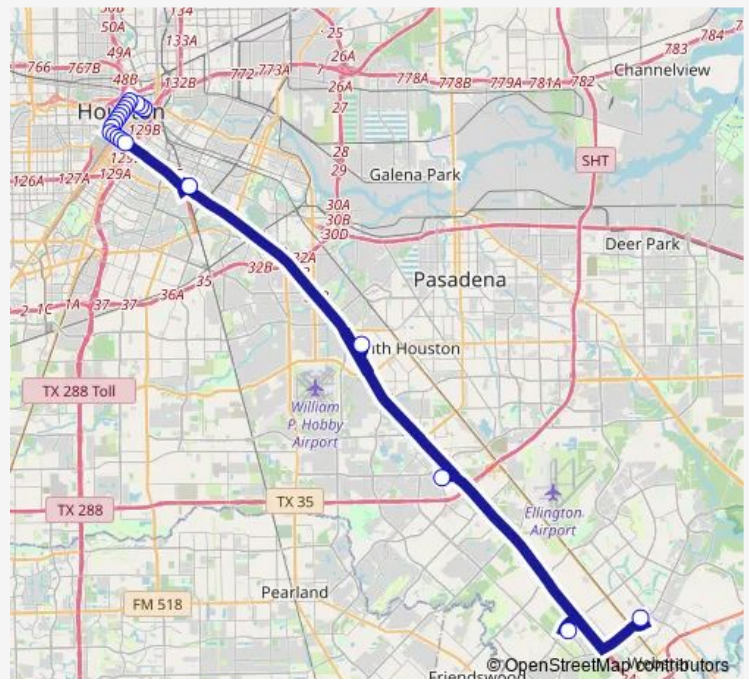

Pierce St @ Fannin St

Pierce St @ Caroline St

Pierce St @ La Branch St

Pierce St @ Jackson St

Eastwood Transit Center

Monroe Park & Ride

Fuqua Park & Ride

El Dorado Park & Ride

Bay Area Park & Ride

Route schedule

Congress St @ La Branch St — Bay Area Park & Ride

Monday 09:00-14:00

Tuesday 09:00-14:00

Wednesday 09:00-14:00

Thursday 09:00-14:00

Friday 09:00-14:00

Saturday —

Sunday —

Route info

Direction: Congress St @ La Branch St

Stops: 21

Trip Duration: 0 hour 57 min

249 — Bay Area / El Dorado / Fuqua / Monroe P&R

Direction

Bay Area Park & Ride — Congress St @ La Branch St

21 stops

[Open route schedule](#)

Bay Area Park & Ride

El Dorado Park & Ride

Fuqua Park & Ride

Monroe Park & Ride

Eastwood Transit Center