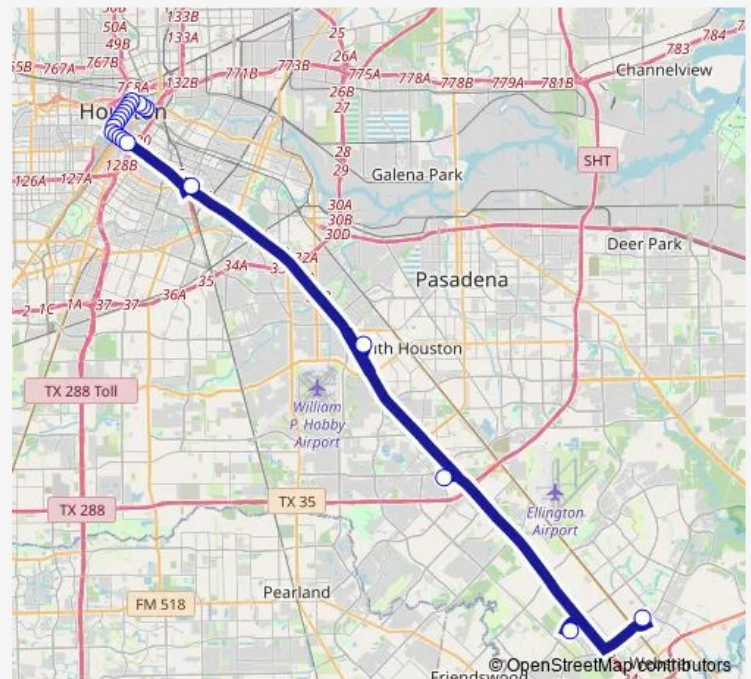

Pierce St @ Fannin St

Pierce St @ Caroline St

Pierce St @ La Branch St

Pierce St @ Jackson St

Eastwood Transit Center

Monroe Park & Ride

Fuqua Park & Ride

El Dorado Park & Ride

Bay Area Park & Ride

Route schedule

Congress St @ La Branch St — Bay Area Park & Ride

Monday 09:00-14:00

Tuesday 09:00-14:00

Wednesday 09:00-14:00

Thursday 09:00-14:00

Friday 09:00-14:00

Saturday —

Sunday —

Route info

Direction: Congress St @ La Branch St

Stops: 21

Trip Duration: 1 hour 1 min

249 — Bay Area / El Dorado / Fuqua / Monroe P&R

Direction

Bay Area Park & Ride — Congress St @ La Branch St

21 stops

[Open route schedule](#)

Bay Area Park & Ride

El Dorado Park & Ride

Fuqua Park & Ride

Monroe Park & Ride

Eastwood Transit Center