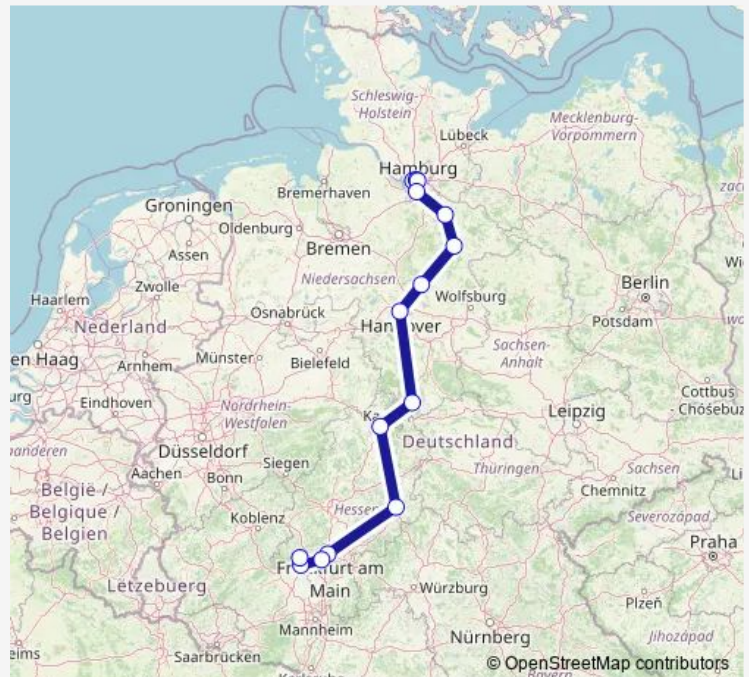

Rail ICE 887

[Go to website](#)

Direction

Hamburg-Altona — Wiesbaden Hbf

15 stops

[Open route schedule](#)

Hamburg-Altona

Hamburg Dammtor

Hamburg Hbf

Hamburg-Harburg

Lüneburg

Uelzen

Celle

Hannover Hbf

Göttingen

Kassel-Wilhelmshöhe

Tuesday 19:06-20:28

Wednesday 19:06-20:28

Thursday 19:06-20:28

Friday 19:06-20:28

Saturday 19:06

Sunday 19:06-20:28

Route info

Direction: Hamburg-Altona

Stops: 15

Trip Duration: 5 hour 52 min

ICE 887

ICE 887 Rail time schedules and route maps are available in an offline PDF at busmaps.com. Use the busmaps.com website to see live bus times, train schedule or subway schedule, and step-by-step directions for all public transit in Hamburg