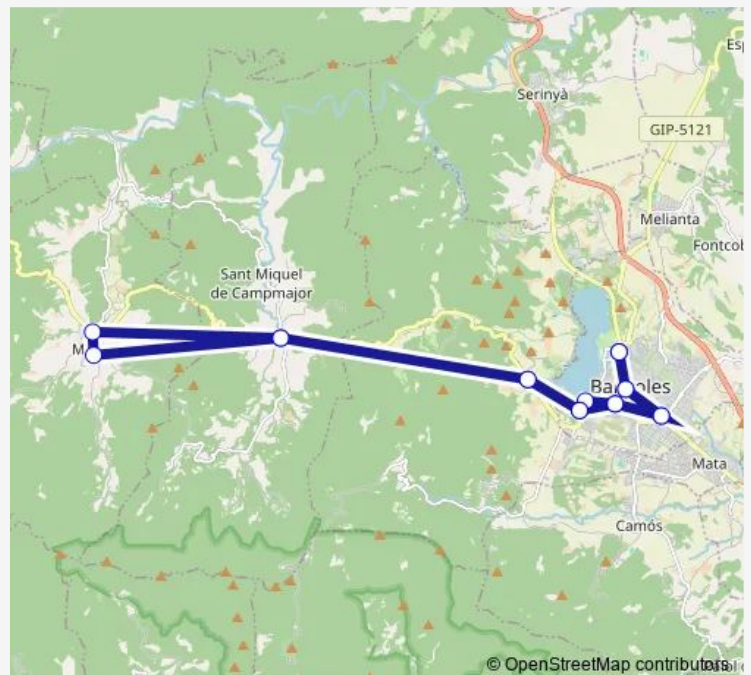

### Route schedule

Banyoles -CAP Plaça Catalunya — Banyoles -CAP Plaça Catalunya

Monday 08:00-18:00

Tuesday 08:00-18:00

Wednesday 08:00-18:00

Thursday 08:00-18:00

Friday 08:00-18:00

Saturday —

### Route info

Direction: Banyoles -CAP Plaça Catalunya

Stops: 17

Trip Duration: 1 hour 0 min

■ L1838 — (Clic.cat) Pla de l'Estany/Mieres

L1838 Bus time schedules and route maps are available in an offline PDF at [busmaps.com](https://busmaps.com). Use the [busmaps.com](https://busmaps.com) website to see live bus times, train schedule or subway schedule, and step-by-step directions for all public transit in Banyoles