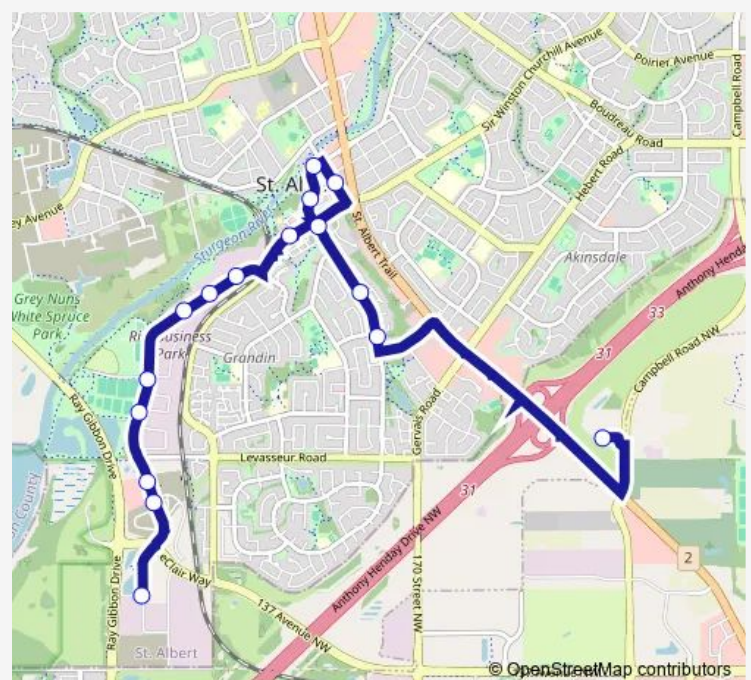

Riel Dr & Rayborn Cres

Riel Dr & Rayborn Cres

Riel Dr & Rowland Cres

Riel Dr & Enjoy Centre North

Riel Dr & Enjoy Centre South

Richardson Drive West

Route schedule

Nakî Transit Station and Park and Ride — Richardson Drive West

Monday 06:45-17:15

Tuesday 06:45-17:15

Wednesday 06:45-17:15

Thursday 06:45-17:15

Friday 06:45-17:15

Saturday —

Sunday —

Route info

Direction: Nakî Transit Station and Park and Ride

Stops: 16

Trip Duration: 0 hour 22 min

A21 — Heritage Lakes - Riel

Direction

Richardson Drive West — Nakî Transit Station and Park and Ride

22 stops

[Open route schedule](#)

Monday 07:18-17:48

Tuesday 07:18-17:48

Wednesday 07:18-17:48

Thursday 07:18-17:48

Friday 07:18-17:48

Saturday —

Sunday —

Route info