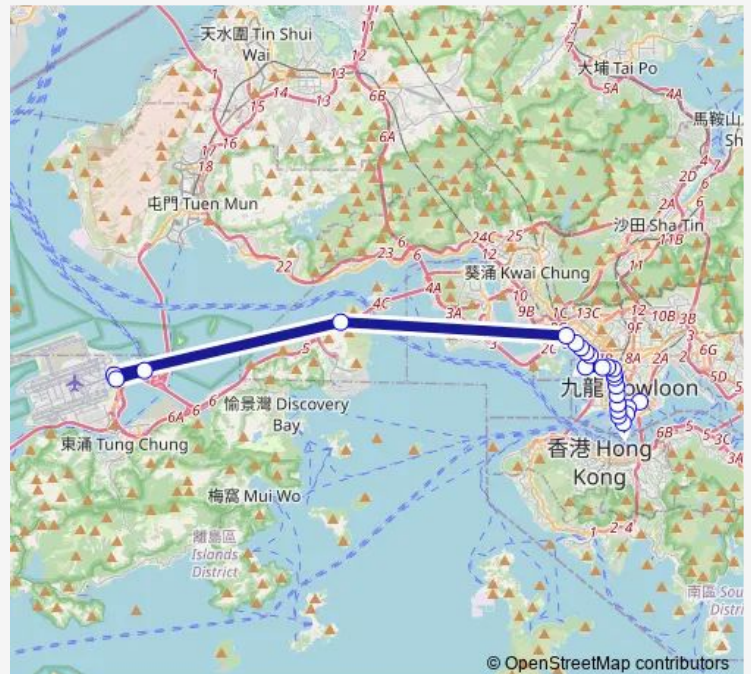

Route info

Direction: [Ctb] Hung HOM Station|[Kmb] Hung HOM Station BUS Terminus

Stops: 24

Trip Duration: 1 hour 26 min

■ A21 — Hung HOM Station - Airport (Ground Transportation Centre)

[Ctb] Mong KOK Market, Argyle Street[[Kmb+Ctb] Mongkok Market Complex/
Mong KOK Market, Argyle Street[[Kmb] Mongkok Market Complex