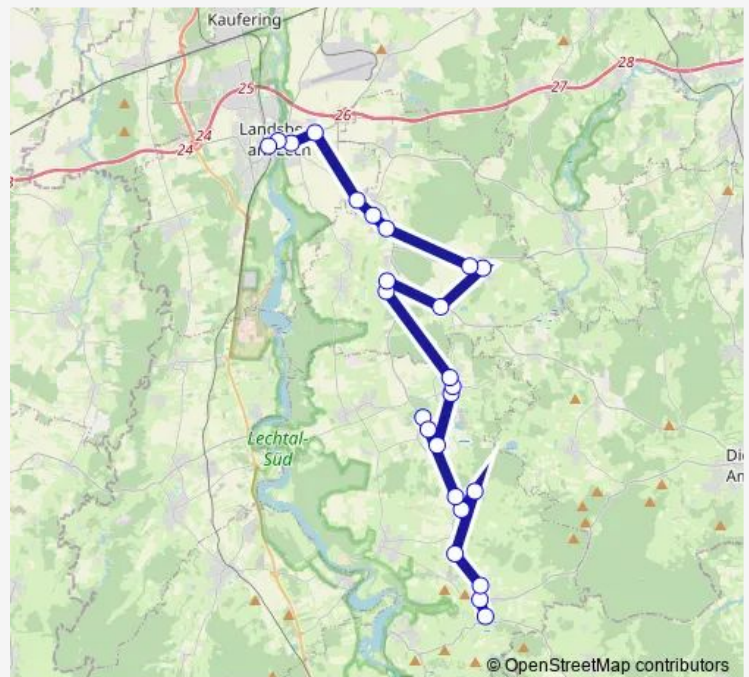

Thursday 00:24-23:24

Friday 00:24-23:24

Saturday 00:24-23:24

Sunday 00:24-23:24

Route info

Direction: Rott am Lech, Schongauer Str.

Stops: 25

Trip Duration: 0 hour 30 min

■ A21

Landsberg, Adlerstraße

Landsberg, Bayertor

Landsberg, Hauptplatz

Landsberg (Lech)

Direction

Landsberg (Lech) — Rott am Lech, Schongauer Str.

25 stops

[Open route schedule](#)

Landsberg (Lech)

Landsberg, Hauptplatz

Landsberg, Münchener Straße

Landsberg, Adlerstraße

Pürgen, Nord

Pürgen, Rathaus

Pürgen, Süd

Friday 06:54-23:54

Saturday 06:54-23:54

Sunday 06:54-23:54

Route info

Direction: Landsberg (Lech)

Stops: 25

Trip Duration: 0 hour 30 min

A21 Bus time schedules and route maps are available in an offline PDF at busmaps.com. Use the busmaps.com website to see live bus times, train schedule or subway schedule, and step-by-step directions for all public transit in Landsberg am Lech