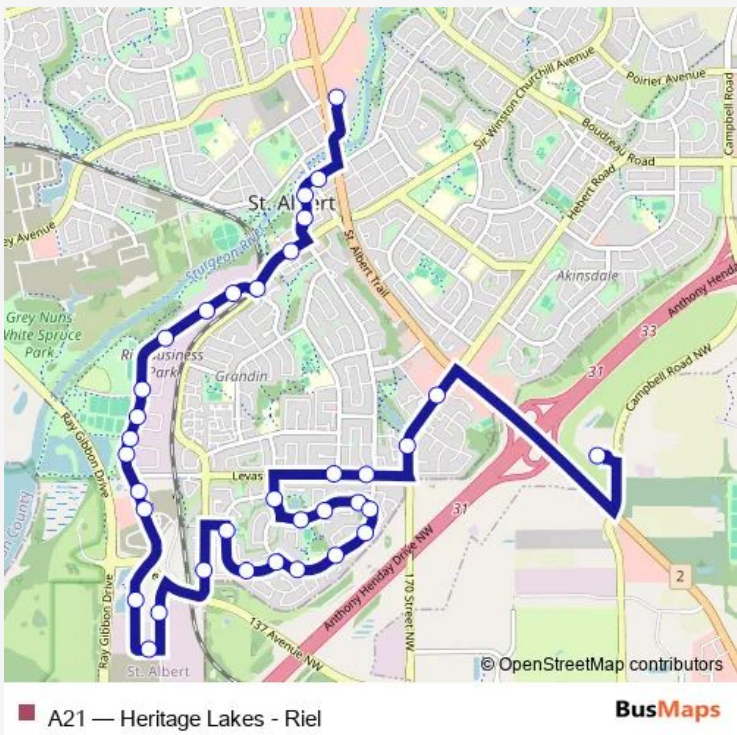

Bus A21 Heritage Lakes - Riel

[Go to website](#)

Direction
 Nakî Transit Station and Park and Ride — St. Albert Centre Exchange
 35 stops
[Open route schedule](#)

- Nakî Transit Station and Park and Ride
- Gervais Rd & Grange Dr
- Gervais Rd & Levasseur Rd
- Levasseur Road & Grandin Road
- Levasseur Road & Grosvenor Boulevard
- Heritage Way & Harwood Drive
- Heritage Way & Hillcrest Place
- Heritage Drive & Hansen Close
- Heritage Drive & Hudson Road
- Heritage Dr & Hudson Rd
- Heritage Dr & Haviland Cres
- Heritage Dr & Haviland Cres
- Heritage Dr & Hardcastle Pl
- Harwood Dr & Heritage Dr
- Harwood Dr & Huntington Cres
- Harwood Dr & Heritage Blvd
- Sir Winston Churchill Avenue & Hawthorne Crescent
- Richardson Dr East
- Richardson Dr South
- Richardson Dr West
- Riel Dr & Enjoy Centre South

Route info
 Direction: Nakî Transit Station and Park and Ride
 Stops: 35
 Trip Duration: 0 hour 27 min

Riel Dr & Enjoy Centre North

Riel Dr & Renault Cres

Riel Dr & Renault Cres

Riel Dr & Rowland Cres

Riel Dr & Rayborn Cres

Monday 06:45-07:28

Tuesday 06:45-07:28

Wednesday 06:45-07:28

Thursday 06:45-07:28

Friday 06:45-07:28

Saturday —

Sunday —

Route info

Direction: St. Albert Centre Exchange

Stops: 35

Trip Duration: 0 hour 32 min

Heritage Drive & Hudson Road

Heritage Drive & Highland Crescent

Heritage Drive & Hillcrest Place

Heritage Way & Harwood Dr

Levasseur Road & Heritage Way