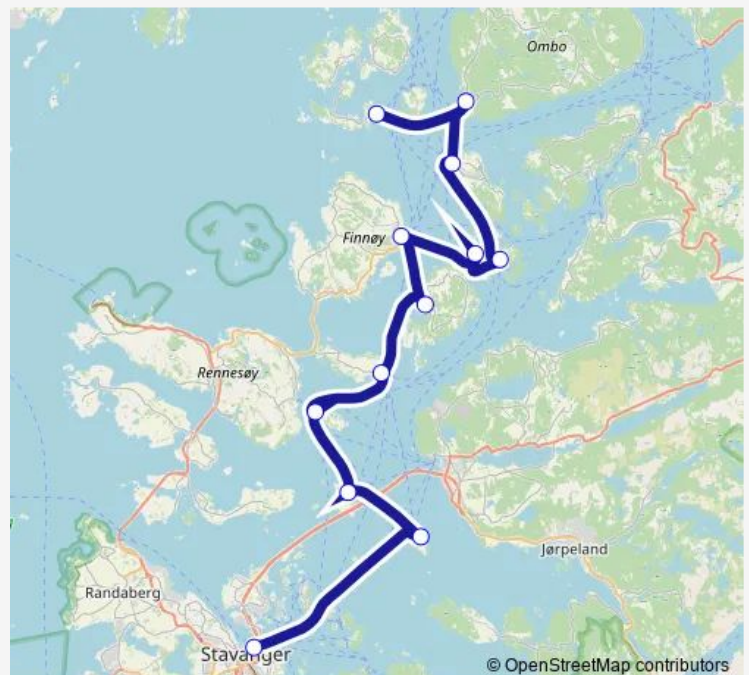

Talgje hurtigbåtkai

Fiskepirterminalen

Route schedule

Halsnøy hurtigbåtkai — Fiskepirterminalen

Monday	—
Tuesday	—
Wednesday	—
Thursday	—
Friday	—
Saturday	10:00
Sunday	—

Route info

Direction: Halsnøy hurtigbåtkai

Stops: 5

Trip Duration: 0 hour 40 min

Direction

Helgøy hurtigbåtkai — Fiskepirterminalen

8 stops

[Open route schedule](#)

Helgøy hurtigbåtkai

Judaberg hurtigbåtkai

Friday

—

Saturday

09:00

Sunday

—

Route info

Direction: Fiskepirterminalen

Direction: Fiskepirterminalen

Stops: 12

Trip Duration: 1 hour 20 min

526 Ferry time schedules and route maps are available in an offline PDF at busmaps.com. Use the busmaps.com website to see live bus times, train schedule or subway schedule, and step-by-step directions for all public transit in Judaberg