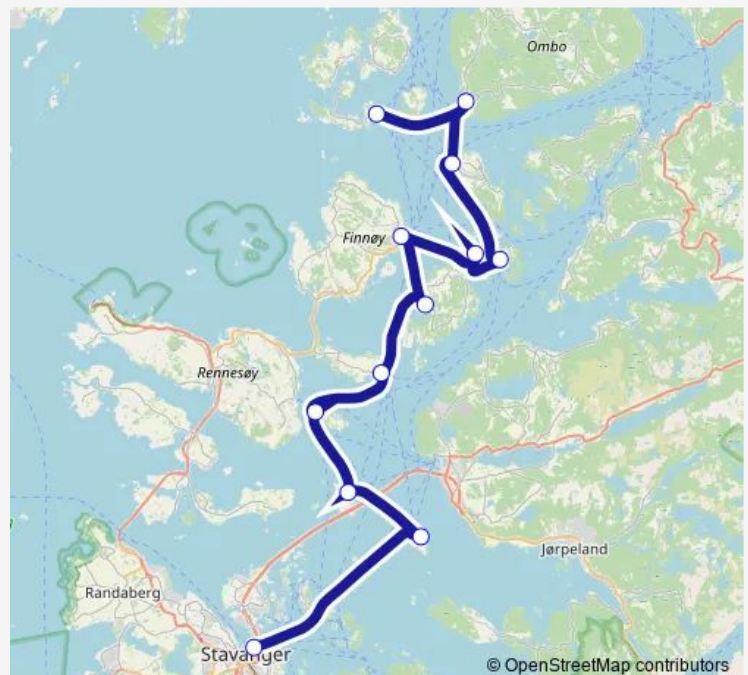

Talgje hurtigbåtkai

Fiskepirterminalen

Route schedule

Halsnøy hurtigbåtkai — Fiskepirterminalen

Monday	—
Tuesday	—
Wednesday	—
Thursday	—
Friday	—
Saturday	10:00
Sunday	—

Route info

Direction: Halsnøy hurtigbåtkai

Stops: 5

Trip Duration: 0 hour 40 min

Direction

Helgøy hurtigbåtkai — Fiskepirterminalen

8 stops

[Open route schedule](#)

Helgøy hurtigbåtkai

Judaberg hurtigbåtkai

Friday

—

Saturday

09:00

Sunday

—

Route info

Direction: Fiskepirterminalen

Direction: Fiskepirterminalen

Stops: 12

Trip Duration: 1 hour 20 min

526 Ferry time schedules and route maps are available in an offline PDF at busmaps.com. Use the busmaps.com website to see live bus times, train schedule or subway schedule, and step-by-step directions for all public transit in Judaberg