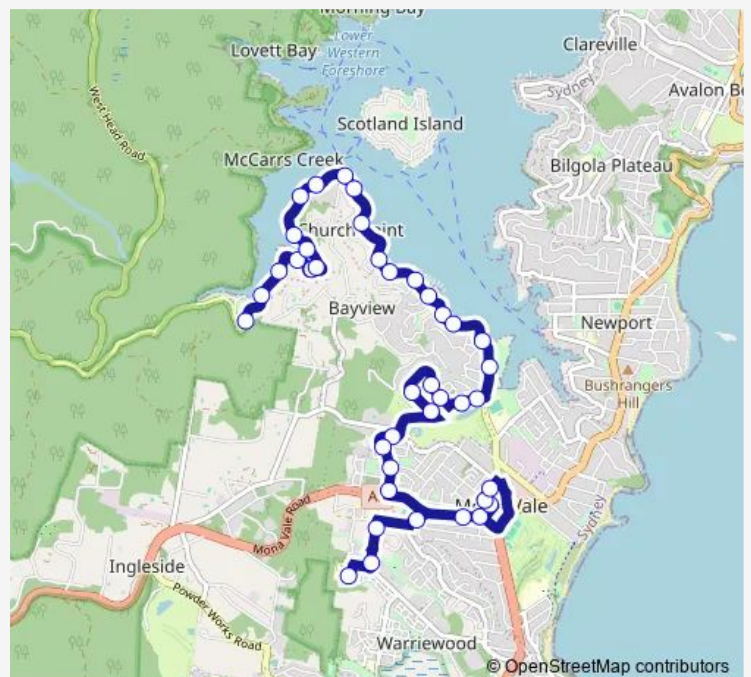

Pittwater Rd Opp Sunnyridge Pl

Pittwater Rd Opp Loquat Valley Rd

Gibson Marina, Pittwater Rd

Bayview Park, Pittwater Rd

Rowland Reserve, Pittwater Rd

Route schedule

Mccarrs Creek Rd Opp 230 — Mater Maria College

Monday 08:04

Tuesday 08:04

Wednesday 08:04

Thursday 08:04

Friday 08:04-08:05

Saturday —

Sunday —

Route info

Direction: Mccarrs Creek Rd Opp 230

Stops: 40

Trip Duration: 0 hour 36 min

643n — Mater Maria Catholic to Mccarrs Creek via
Mona Vale Schools

Cabbage Tree Rd Opp Beaumont Cres

Cabbage Tree Rd Opp Binnowie Pl

Sunday —

Route info

Direction: Mona Vale Public School, Waratah St

Stops: 27

Trip Duration: 0 hour 28 min

Sydney Rd Opp Arnott Cres

23 Sydney Rd

Sydney Rd At Narrabeen Park Pde