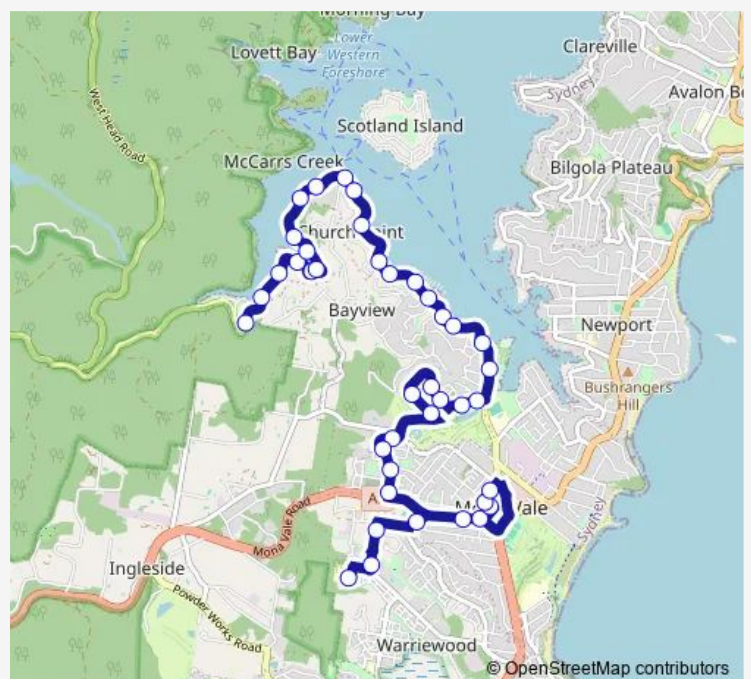

Pittwater Rd Opp Sunnyridge Pl

Pittwater Rd Opp Loquat Valley Rd

Gibson Marina, Pittwater Rd

Bayview Park, Pittwater Rd

Rowland Reserve, Pittwater Rd

Route schedule

Mccarrs Creek Rd Opp 230 — Mater Maria College

Monday 08:01

Tuesday 08:01

Wednesday 08:01

Thursday 08:01

Friday 08:01

Saturday —

Sunday —

Route info

Direction: Mccarrs Creek Rd Opp 230

Stops: 40

Trip Duration: 0 hour 39 min

643n — Mater Maria Catholic to Mccarrs Creek via Mona Vale Schools

Cabbage Tree Rd Opp Beaumont Cres

Cabbage Tree Rd Opp Binnowie PI

Monday 14:55

Tuesday 14:55

Wednesday 14:55

Thursday 14:55

Friday 14:55

Saturday —

Sunday —

Route info