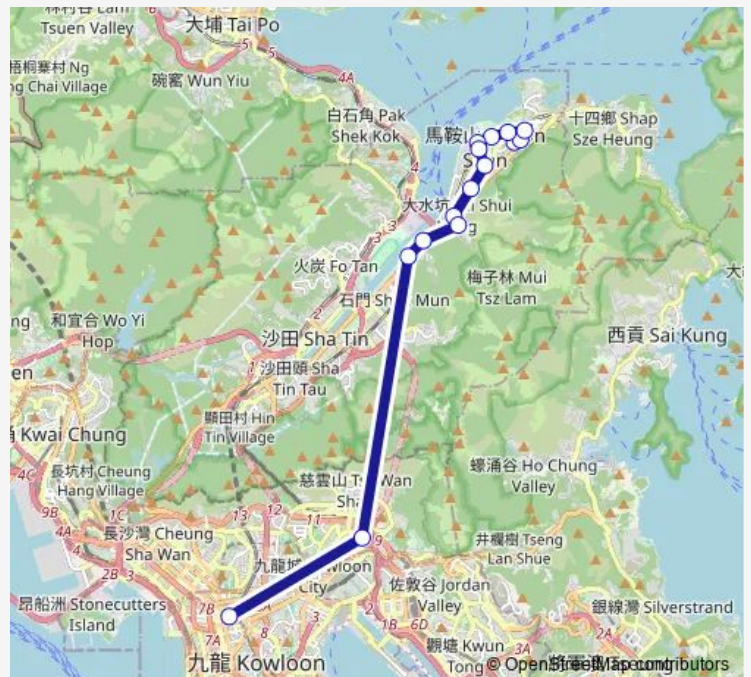

SAI SHA Road, Outside MA ON Shan Plaza|Sai SHA Road, Outside Bayshore Towers|Bus Bays ON SAI SHA Road, Outside MA ON Shan Plaza

SAI SHA ROAD, OUTSIDE VILLA ATHENA

KAM YING ROAD, OUTSIDE KAM LUNG COURT

Route schedule

MONG KOK ROAD, OUTSIDE FA YUEN STREET MARKET COMPLEX — KAM YING COURT BUS TERMINUS

Monday	02:30-23:15
Tuesday	02:30-23:15
Wednesday	02:30-23:15
Thursday	02:30-23:15
Friday	02:30-23:15
Saturday	02:30-23:15
Sunday	02:30-23:15

Route info

Direction: MONG KOK ROAD, OUTSIDE FA YUEN STREET MARKET COMPLEX

Stops: 15

Trip Duration: 0 hour 34 min

805S — KAM Ying Court - Mong Kok

KAM YING ROAD, OPPOSITE SADDLE RIDGE GAR-
DEN|KAM YING ROAD, NEAR SADDLE RIDGE GARDEN