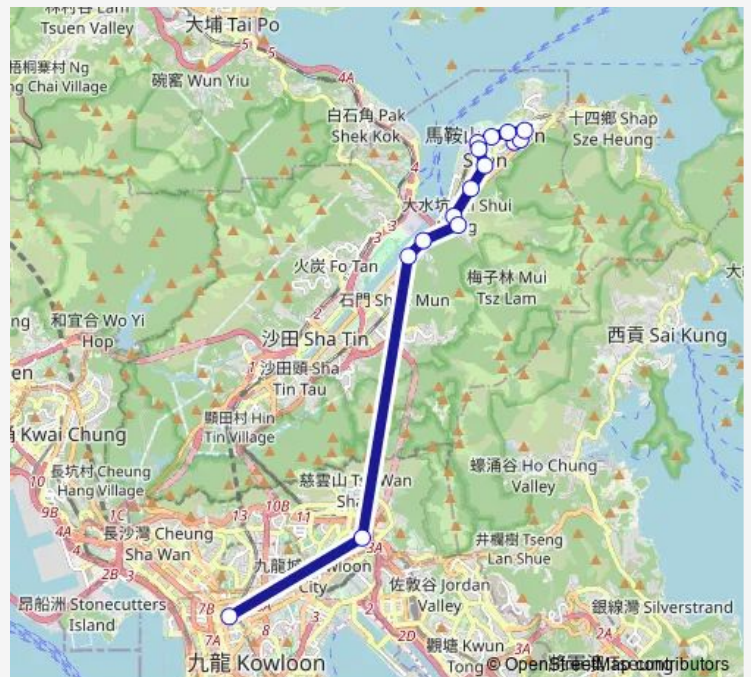

SAI SHA Road, Outside MA ON Shan Plaza|Sai SHA Road, Outside Bayshore Towers|Bus Bays ON SAI SHA Road, Outside MA ON Shan Plaza

SAI SHA Road, Outside Villa Athena|Sai SHA Road, Outside Villa Athena

KAM Ying Road, Outside KAM Lung Court

Route schedule

Mong KOK Road, Outside FA Yuen Street Market Complex
 — KAM Ying Court BUS Terminus

Monday	02:30-23:15
Tuesday	02:30-23:15
Wednesday	02:30-23:15
Thursday	02:30-23:15
Friday	02:30-23:15
Saturday	02:30-23:15
Sunday	02:30-23:15

Route info

Direction: Mong KOK Road, Outside FA Yuen Street Market Complex

Stops: 15

Trip Duration: 0 hour 34 min

805s — KAM Ying Court - Mong Kok

KAM Ying Road, Opposite Saddle Ridge Garden|Kam
Ying Road, Near Saddle Ridge Garden