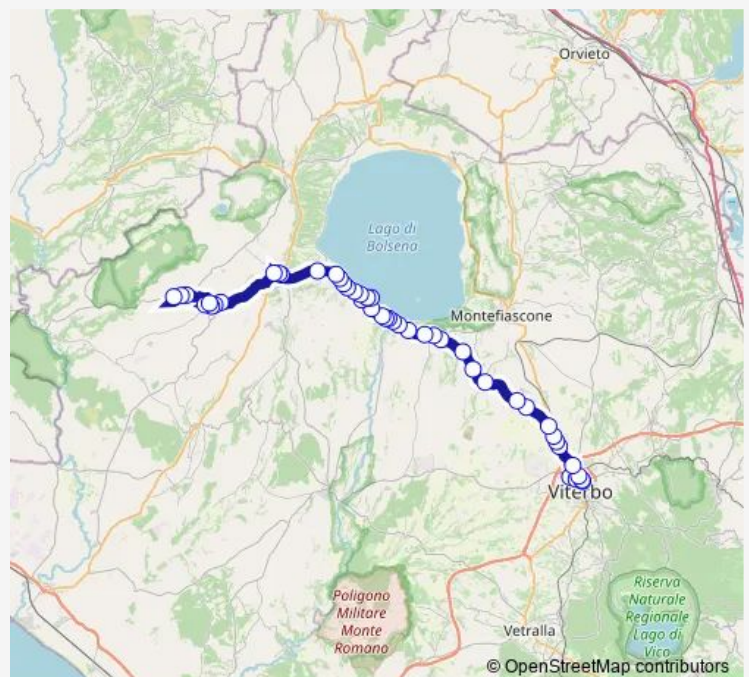

### Route schedule

VITERBO | Riello # f641 — Farnese | Piazza Umberto I # f407

Monday 17:00

Tuesday 17:00

Wednesday 17:00

Thursday 17:00

Friday 17:00

Saturday 17:00

### Route info

Direction: VITERBO | Riello # f641

Stops: 47

Trip Duration: 1 hour 0 min

Viterbo - Farnese # Va712d

Marta | Piazza Umberto I # f618

MARTA | Via Capodimonte Via Roma # f726

MARTA | Via Capodimonte Via Matteotti # f727