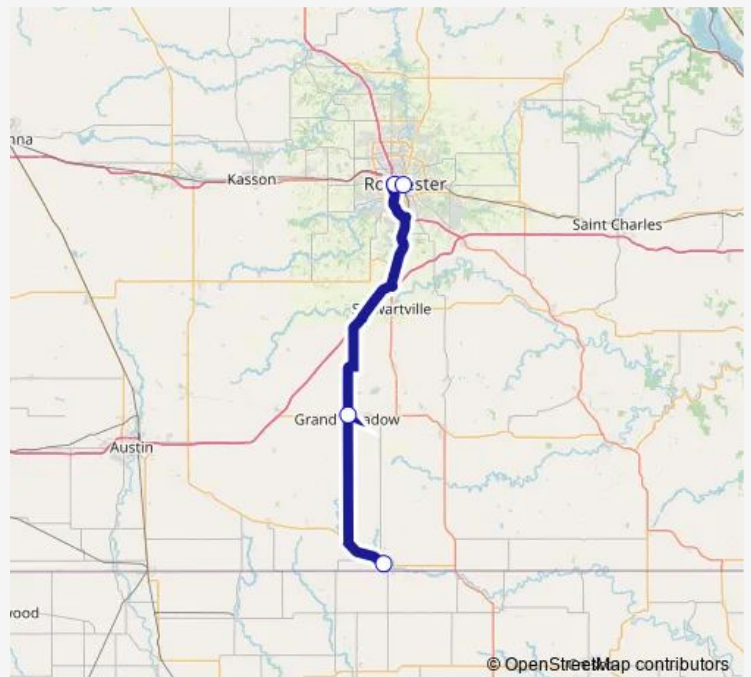

## Bus Leroy-Grand Meadow

[Go to website](#)

### Direction

Leroy City Parking Lot — 2nd Ave. SW & 2nd St. SW (West side, Midblock)

4 stops

[Open route schedule](#)

Leroy City Parking Lot

Grand Meadow Glynn's Motor Mart

St. Mary's Hospital

2nd Ave. SW & 2nd St. SW (West side, Midblock)

### Route schedule

Leroy City Parking Lot — 2nd Ave. SW & 2nd St. SW (West side, Midblock)

Monday 06:30

Tuesday 06:30

Wednesday 06:30

Thursday 06:30

Friday 06:30

Saturday —

### Route info

Direction: Leroy City Parking Lot

Stops: 4

Trip Duration: 1 hour 0 min

■ Leroy-Grand Meadow

**Direction**

2nd Ave. SW & 2nd St. SW (West side, Midblock) — Leroy City Parking Lot

3 stops