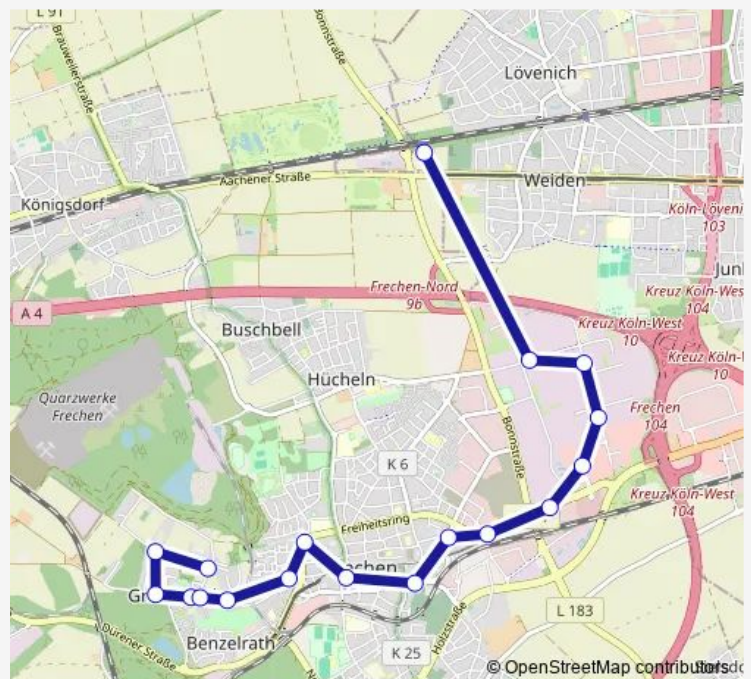

Frechen Kölner Str.

Frechen Euro Park/Porta

Frechen Euro Park/Briefzentrum

Frechen Europark Lekkerland

Frechen Euro Park/Nord

Köln Weiden West

Route schedule

Frechen Grube Carl Am Wasserturm — Köln Weiden West

Monday 05:33-22:18

Tuesday 05:33-22:18

Wednesday 05:33-22:18

Thursday 05:33-22:18

Friday 05:33-22:18

Saturday 06:50-20:50

Sunday 10:50-20:50

Route info

Direction: Frechen Grube Carl Am Wasserturm

Stops: 18

Trip Duration: 0 hour 32 min

Direction

Köln Weiden West — Frechen Grube Carl Rosmarweg

16 stops

[Open route schedule](#)

Köln Weiden West

Köln Weiden West — Frechen Grube Carl Rosmarweg

Monday 06:29-22:59

Tuesday 06:29-22:59

Wednesday 06:29-22:59

Thursday 06:29-22:59

Friday 06:29-22:59

Saturday 07:27-21:27

Sunday 10:45-20:45