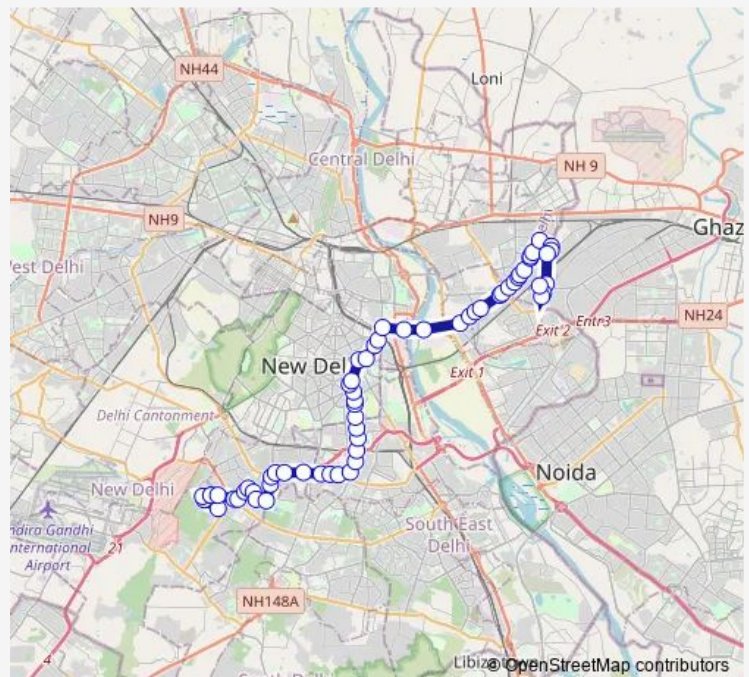

Aiims Ring Road

South Extension

South Extension

Route schedule

Cpwd Colony Vasant Vihar — Anand Vihar Isbt Terminal

Monday 04:20-22:32

Tuesday 04:20-22:32

Wednesday 04:20-22:32

Thursday 04:20-22:32

Friday 04:20-22:32

Saturday 04:20-22:32

Sunday 04:20-22:32

Route info

Direction: Cpwd Colony Vasant Vihar

Stops: 61

Trip Duration: 1 hour 55 min

623adown

BusMaps

PT College Kotla

Defence Colony

Sewa Nagar Flyover

J L Nehru Stadium

Pragati Vihar

Dayal Singh College