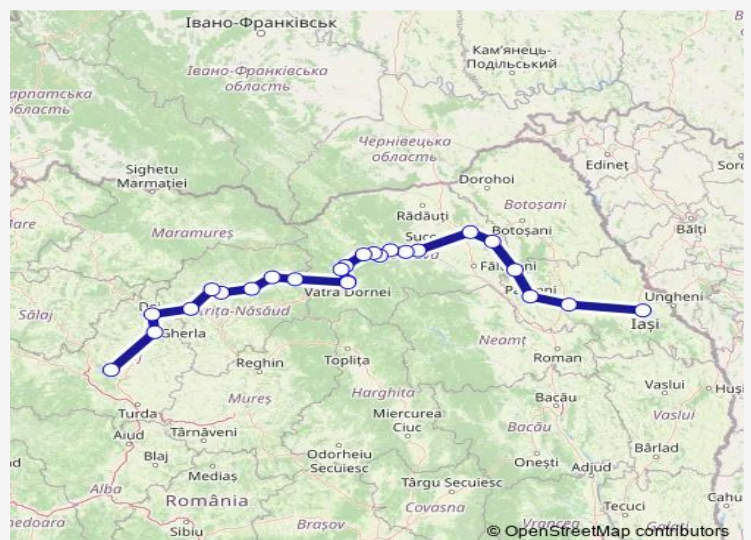

Route schedule

Iași — Cluj Napoca

Monday	20:40
Tuesday	20:40
Wednesday	20:40
Thursday	20:40
Friday	20:40
Saturday	20:40
Sunday	20:40

Route info

Direction: Iași

Stops: 25

Trip Duration: 8 hour 40 min

Măgura Ilvei Hm.

Ilva Mică

Năsăud

Salva

Beclean pe Someș

Dej Calatori

Gherla

Cluj Napoca

IR: Iași - Cluj Napoca Rail time schedules and route maps are available in an offline PDF at busmaps.com. Use the busmaps.com website to see live bus times, train schedule or subway schedule, and step-by-step directions for all public transit in Vatra Dornei