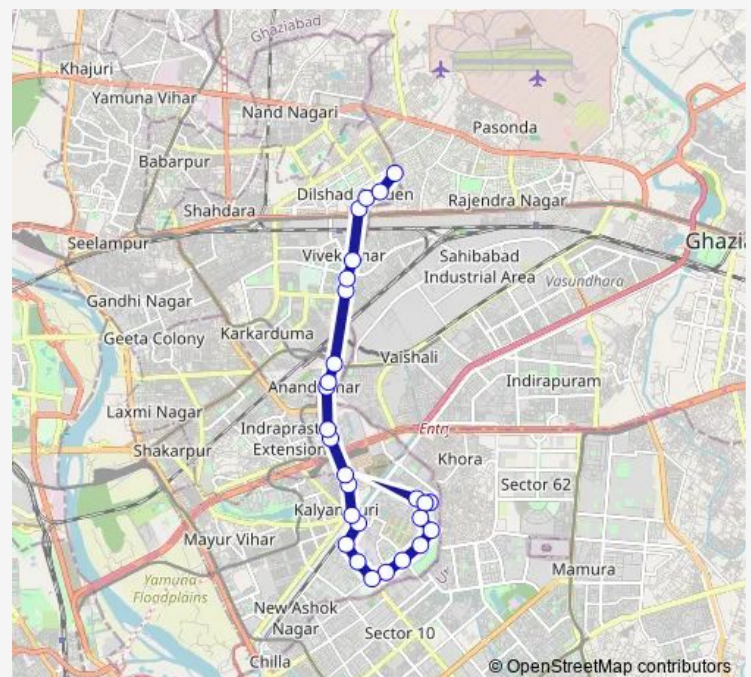

Isbt Anand Vihar

Ram Prastha Crossing

### Route schedule

Mayur Vihar Phase III Terminal / Paper Market — New Seema Puri Depot Cluster

Monday	06:00-19:52
Tuesday	06:00-19:52
Wednesday	06:00-19:52
Thursday	06:00-19:52
Friday	06:00-19:52
Saturday	06:00-19:52
Sunday	06:00-19:52

### Route info

Direction: Mayur Vihar Phase III Terminal / Paper Market

Stops: 27

Trip Duration: 0 hour 52 min

33lstdown

Ram Prastha Temple

Surya Nagar

Shahdara Border