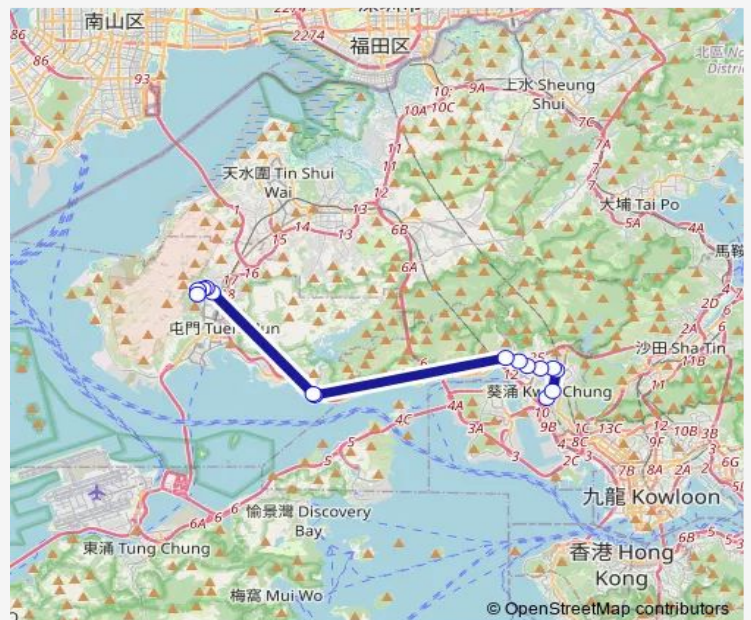

Stops: 15

Trip Duration: 0 hour 58 min

[Kmb] TIN LOK House TIN King Estate[[Lwb] TIN LOK House TIN King Estate

[Ctb] TIN YUE House TIN King Estate, TIN King Road[[Kmb] TIN YUE House TIN King Estate[[Lrtfeeder] LR SAN WAI Stop[[Lwb] TIN YUE House TIN King Estate