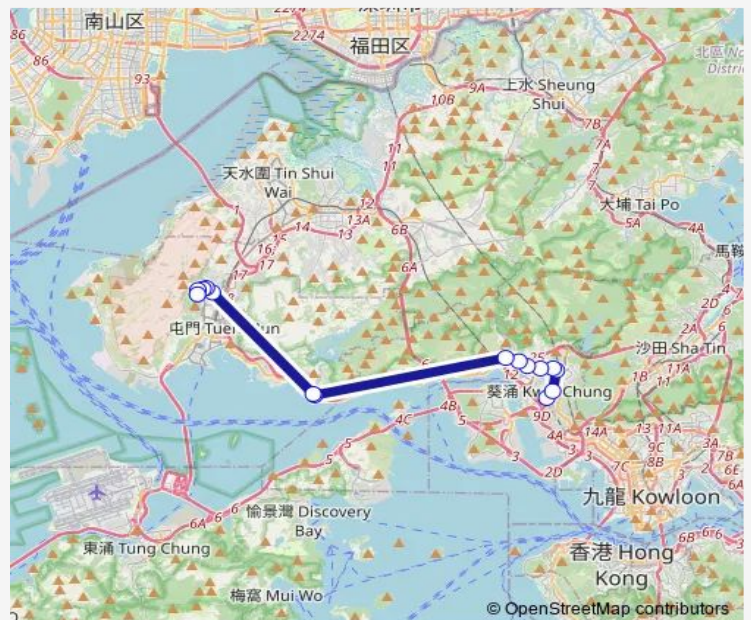

[Kmb] Kwai Fong Station BUS Terminus[[Lwb] Kwai Fong Station BUS Terminus

[Kmb] Kwai Fong Estate

[Kmb] YIU Wing Lane Kwai Chung

[Kmb] KIN Chuen Street Kwai Chung[[Lwb] KIN Chuen Street Kwai Chung

[Kmb] TAI WO HAU BBI - TAI WO HAU Station[[Lwb] TAI WO HAU BBI - TAI WO HAU Station

[Kmb] Chung ON Street Tsuen Wan[[Lwb] Chung ON Street Tsuen Wan

[Kmb] Wing LOK House FUK LOI Estate

[Kmb] Tsuen King Circuit Flyover[[Lwb] Tsuen King Circuit Flyover

[Kmb] Tuen MUN Road Interchange

[Ctb] Tuen MUN Road BUS-BUS Interchange, Tuen MUN Road[[Kmb] Tuen MUN Road Interchange

[Ctb] TAI Sang House KIN Sang Estate, Tsun WEN Road[[Kmb] KIN Sang Estate[[Lrtfeeder] TAI Sang House, KIN Sang Estate

[Ctb] Blossom Garden, Tsun WEN Road[[Kmb] Blossom Garden[[Lwb] Blossom Garden

[Ctb] Goodrich Garden, Ming KUM Road[[Kmb] PO TIN BBI - Goodrich Garden[[Lwb] PO TIN BBI - Goodrich Garden

Route schedule

[Kmb] Kwai Fong Station BUS Terminus[[Lwb] Kwai Fong Station BUS Terminus — [Ctb] TIN YUE House TIN King Estate, TIN King Road[[Kmb] TIN YUE House TIN King Estate[[Lrtfeeder] LR SAN WAI Stop[[Lwb] TIN YUE House TIN King Estate

Monday	18:00-19:25
Tuesday	18:00-19:25
Wednesday	18:00-19:25
Thursday	18:00-19:25
Friday	18:00-19:25
Saturday	18:00-19:25
Sunday	—

Route info

Direction: [Kmb] Kwai Fong Station BUS Terminus[[Lwb] Kwai Fong Station BUS Terminus

Stops: 15

Trip Duration: 0 hour 46 min