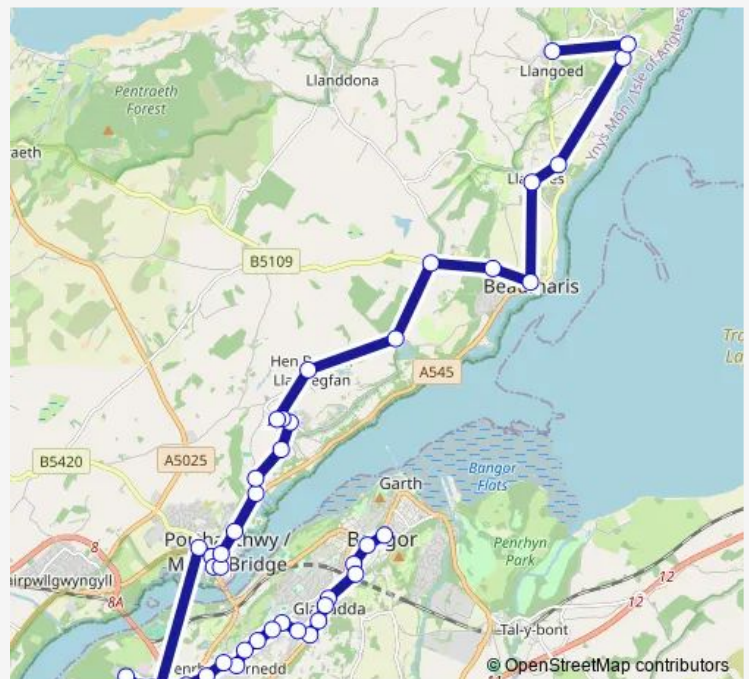

Premier Inn

Ffordd y Parc

Ffordd y Parc

Route schedule

Bangor Bus Station Stand D — Pont y Rhyd

Monday 07:20-18:55

Tuesday 07:20-18:55

Wednesday 07:20-18:55

Thursday 07:20-18:55

Friday 07:20-18:55

Saturday 07:20-18:55

Sunday —

Route info

Direction: Bangor Bus Station Stand D

Stops: 45

Trip Duration: 1 hour 21 min

■ 58P — Bangor - Llangoed

Ffordd Gelli Morgan

Ffordd-y-Llyn

Llys Britannia

Rhyd Menai

Waitrose

Carreg y Borth

Menai Bridge Bus Station