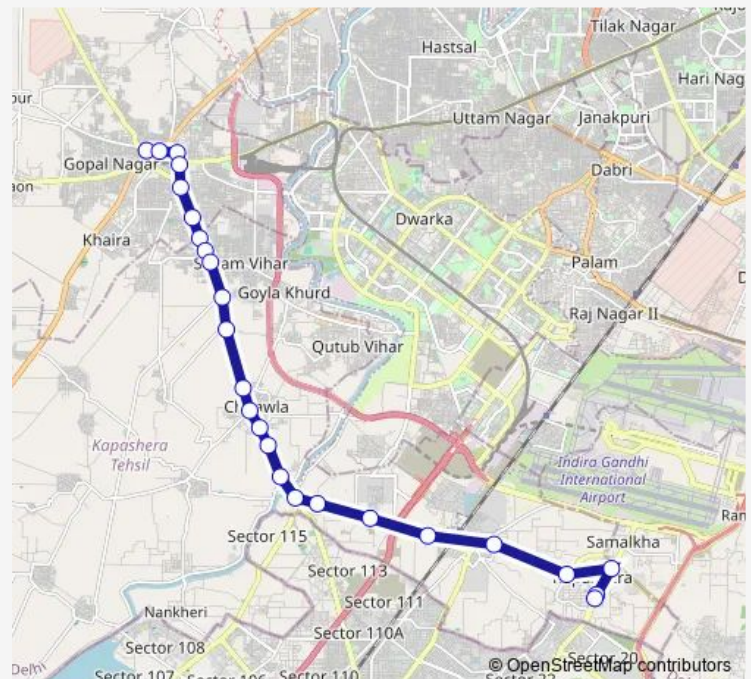

Bamnoli Crossing

Bijwasan Railway Station

Shri Golok Dham Bijwasan School

Route schedule

Najafgarh Terminal — Kapashera Border

Monday 05:12-23:02

Tuesday 05:12-23:02

Wednesday 05:12-23:02

Thursday 05:12-23:02

Friday 05:12-23:02

Saturday 05:12-23:02

Sunday 05:12-23:02

Route info

Direction: Najafgarh Terminal

Stops: 25

Trip Duration: 1 hour 9 min