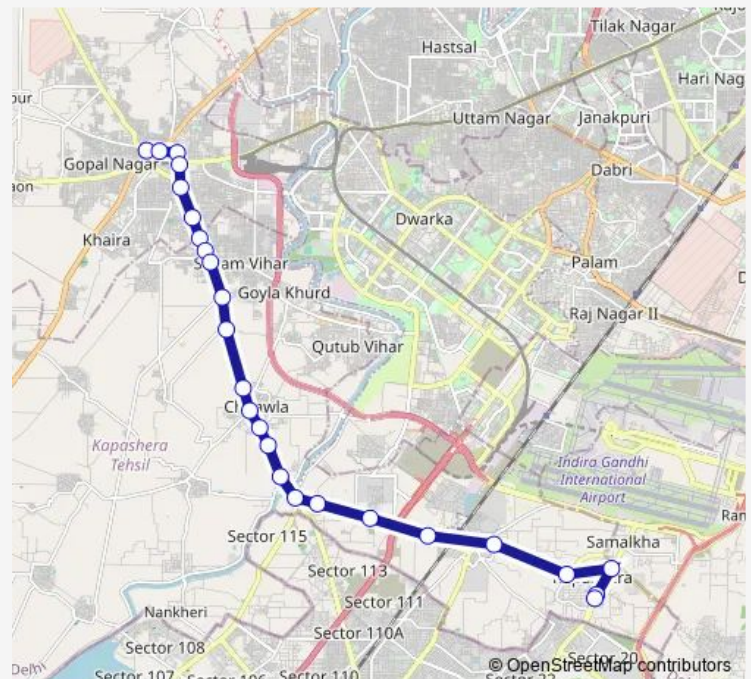

Bamnoli Crossing

Bijwasan Railway Station

Shri Golok Dham Bijwasan School

Route schedule

Najafgarh Terminal — Kapashera Border

Monday 05:12-23:02

Tuesday 05:12-23:02

Wednesday 05:12-23:02

Thursday 05:12-23:02

Friday 05:12-23:02

Saturday 05:12-23:02

Sunday 05:12-23:02

Route info

Direction: Najafgarh Terminal

Stops: 25

Trip Duration: 1 hour 9 min

■ 578aup

Kapashera Village Bijwasan Road

Kapashera Crossing

Kapashera Village

Kapashera Border

578aup Bus time schedules and route maps are available in an offline PDF at busmaps.com. Use the busmaps.com website to see live bus times, train schedule or subway schedule, and step-by-step directions for all public transit in Gurugram