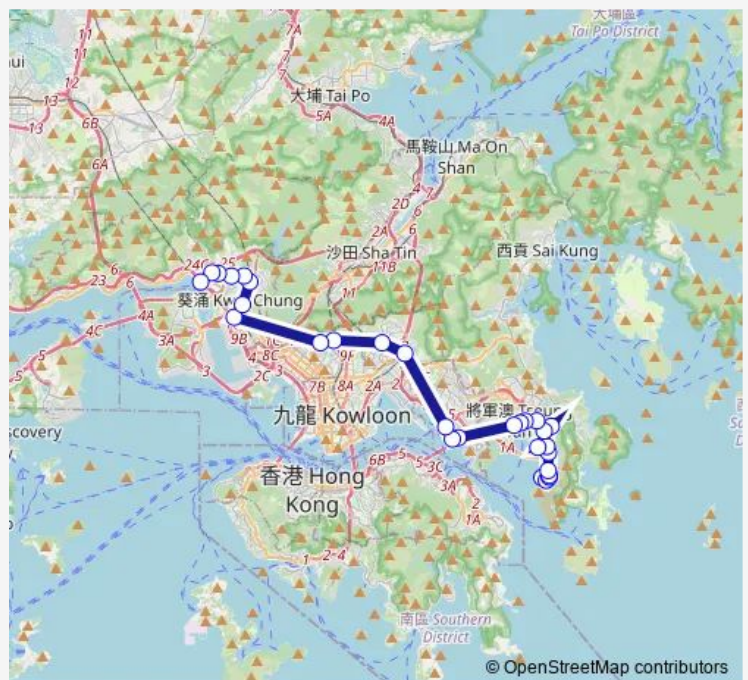

**Route schedule**

[Ctb] Tseung Kwan O Industrial Estate[[Kmb] T.K.O. Industrial Est. BUS Terminus — [Ctb] Tsuen WAN West Station[[Kmb] Tsuen WAN West Station BUS Terminus

Monday	07:15-17:20
Tuesday	07:15-17:20
Wednesday	07:15-17:20
Thursday	07:15-17:20
Friday	07:15-17:20
Saturday	—
Sunday	—

**Route info**

Direction: [Ctb] Tseung Kwan O Industrial Estate[[Kmb] T.K.O. Industrial Est. BUS Terminus

Stops: 29

Trip Duration: 1 hour 19 min

[Ctb] Tseung Kwan O Station, PO YAP Road[[Kmb] Tseung Kwan O Station