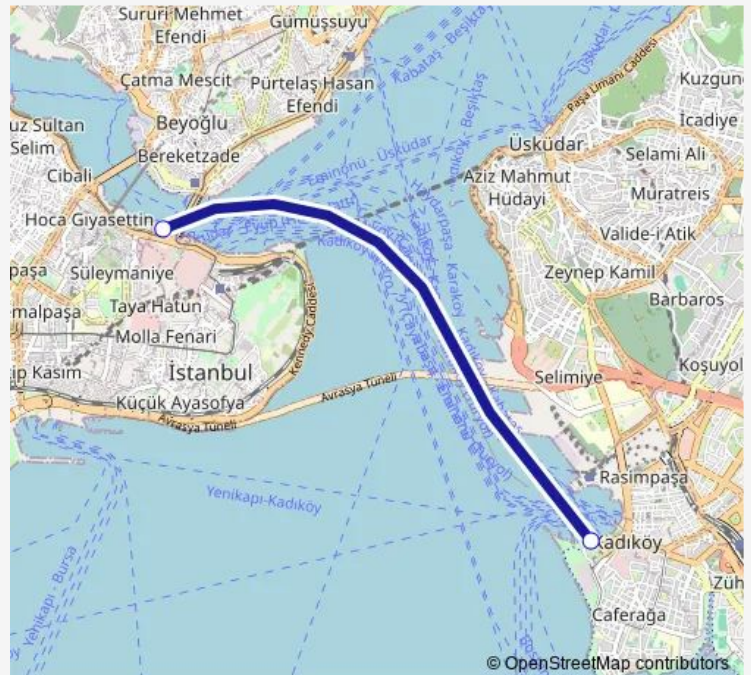

Ferry EMN_KDK Eminönü - Kadıköy (Metro)

[Go to website](#)

Direction

Eminönü Turyol — Kadıköy Turyol

2 stops

[Open route schedule](#)

Eminönü Turyol

Kadıköy Turyol

Route schedule

Eminönü Turyol — Kadıköy Turyol

Monday	07:20-21:30
Tuesday	07:20-21:30
Wednesday	07:20-21:30
Thursday	07:20-21:30
Friday	07:20-21:30
Saturday	07:10-21:30
Sunday	08:00-21:30

Route info

Direction: Eminönü Turyol

Stops: 2

Trip Duration: 0 hour 30 min

■ EMN_KDK — Eminönü - Kadıköy (Metro)

EMN_KDK Ferry time schedules and route maps are available in an offline PDF at busmaps.com. Use the busmaps.com website to see live bus times, train schedule or subway schedule, and step-by-step directions for all public transit in Istanbul