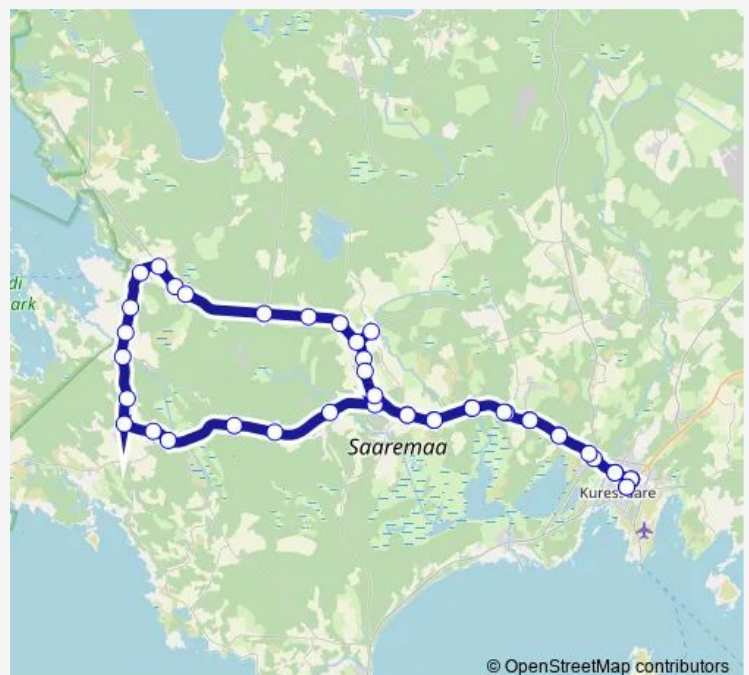

08:45

Sunday

08:35

Route info

Direction: Kuressaare

Stops: 43

Trip Duration: 1 hour 15 min

Kihelkonna