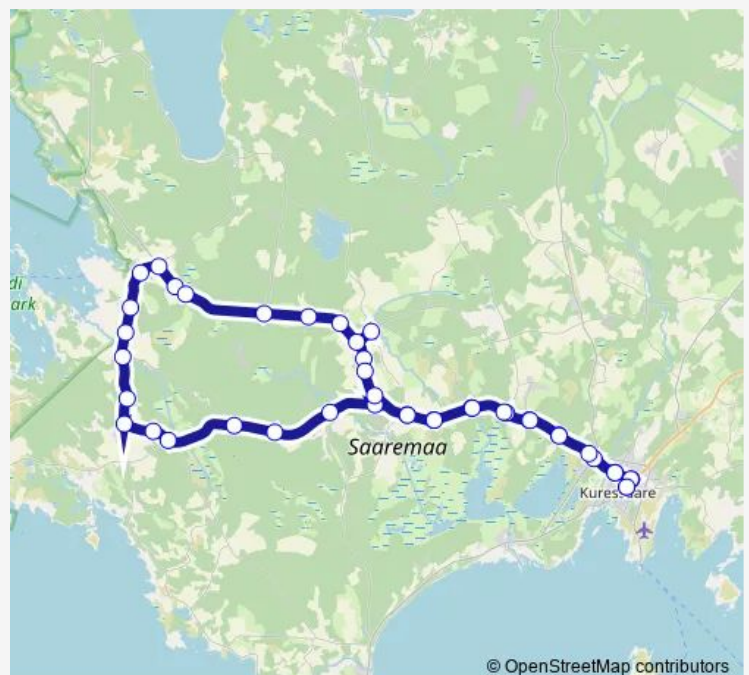

08:45

Sunday

08:35

Route info

Direction: Kuressaare

Stops: 43

Trip Duration: 1 hour 15 min

Kihelkonna