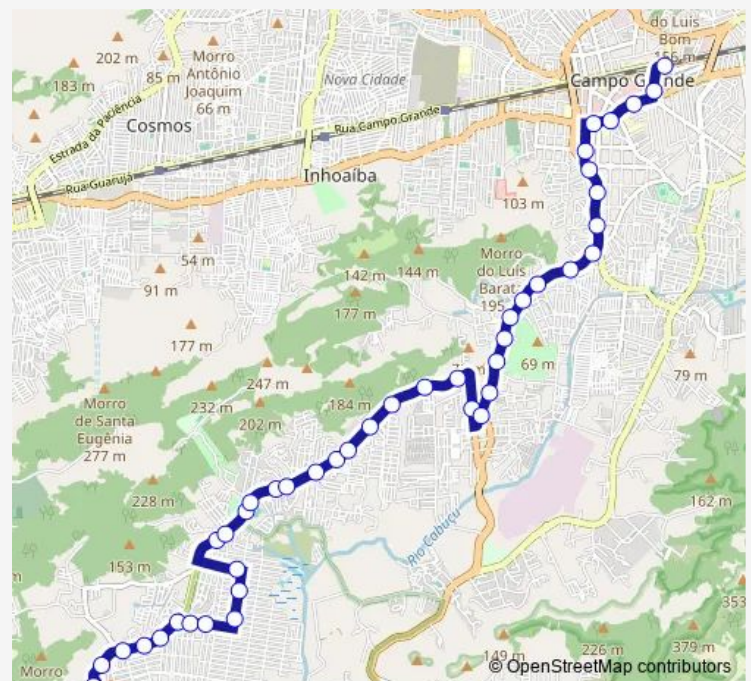

Vinte e Seis

Itapecuru-Mirim

Passagem Franca

Conceição do Canindé

São José dos Campos

Bom Repouso

Canoana

Barra do Garças

Amargura

São Pedro

Rosarinho

Severino Ramos

Route schedule

Terminal Magarça : Linhas Alimentadoras — Terminal Rodoviário de Campo Grande : Plat. A.

Monday	00:00
Tuesday	00:00
Wednesday	00:00
Thursday	00:00
Friday	00:00
Saturday	00:00
Sunday	00:00

Route info

Direction: Terminal Magarça : Linhas Alimentadoras

Stops: 43

Trip Duration: 0 hour 32 min

838 — Terminal Campo Grande - Terminal Magarça

Colinas do Magarça

Morada do Magarça

Escola Rural São Vicente de Paulo

Barão de Cocais

Terminal Magarça : Linhas Alimentadoras

838 Bus time schedules and route maps are available in an offline PDF at busmaps.com. Use the busmaps.com website to see live bus times, train schedule or subway schedule, and step-by-step directions for all public transit in Nova Iguacu