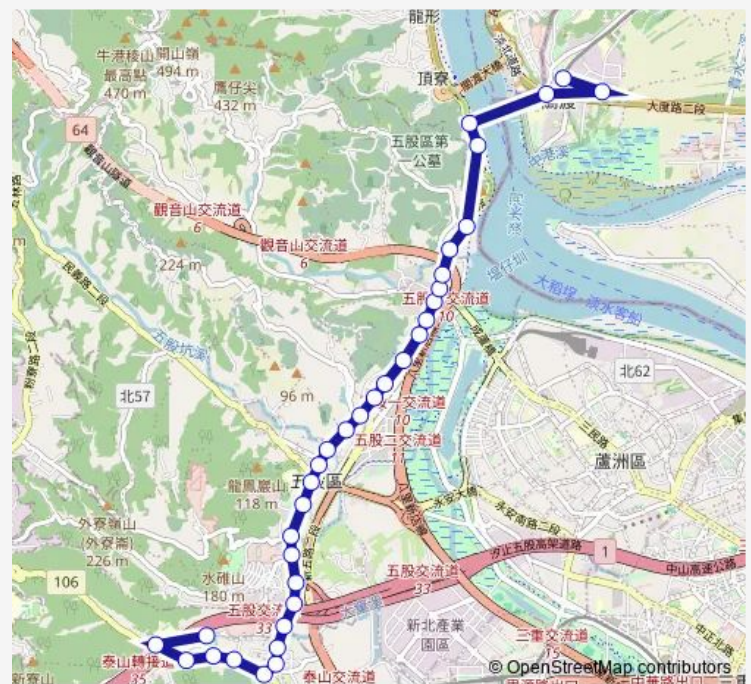

Thursday 05:50-19:30

Friday 05:50-19:30

Saturday —

Sunday —

Route info

Direction: 泰山站(泰山路)

Stops: 34

Trip Duration: 17 hour 30 min