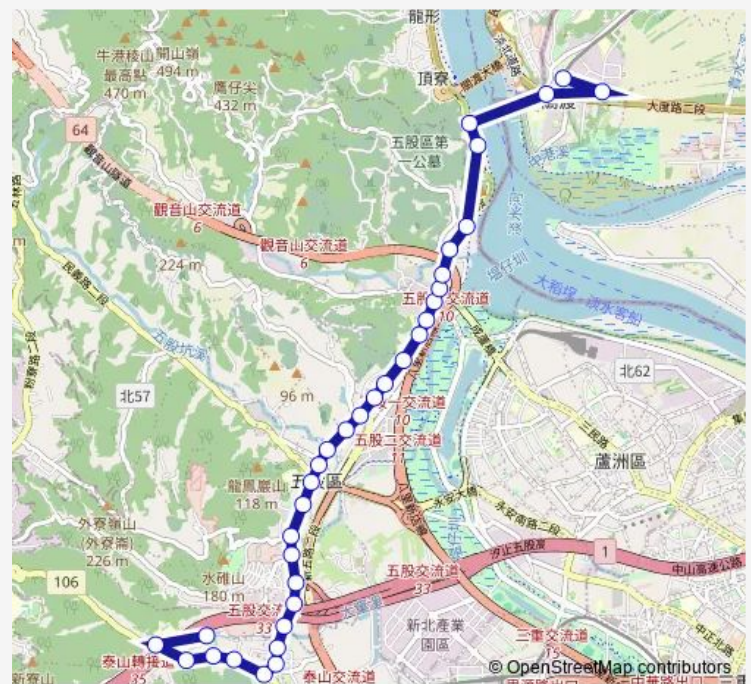

Thursday 05:50-19:30

Friday 05:50-19:30

Saturday —

Sunday —

Route info

Direction: 泰山站(泰山路)

Stops: 34

Trip Duration: 12 hour 0 min