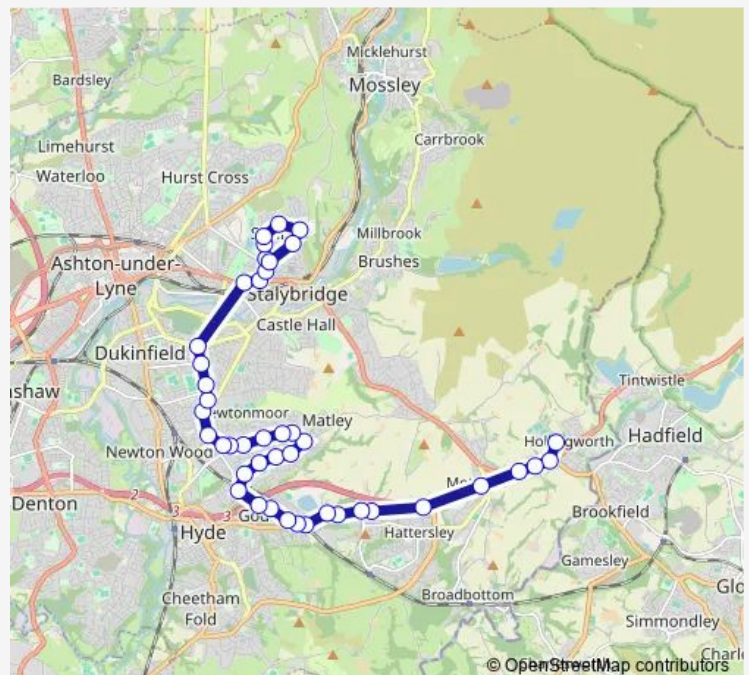

Thursday 14:21

Friday 14:21

Saturday —

Sunday —

Route info

Direction: Longdendale High School

Stops: 43

Trip Duration: 0 hour 37 min

Cheetham Hill Road

Yew Tree Lane

Dewsnap Lane

Boyds Walk

Foundry Street

Astley Road

West Street

Harrison Street

Wednesday 07:20

Thursday 07:20

Friday 07:20

Saturday —

Sunday —

Route info

Direction: Ash Grove

Stops: 41

Trip Duration: 0 hour 51 min

Commercial Brow

Newman Street

St John's Church

Carlton Road

Vale Avenue

Godley Station

Godley Station