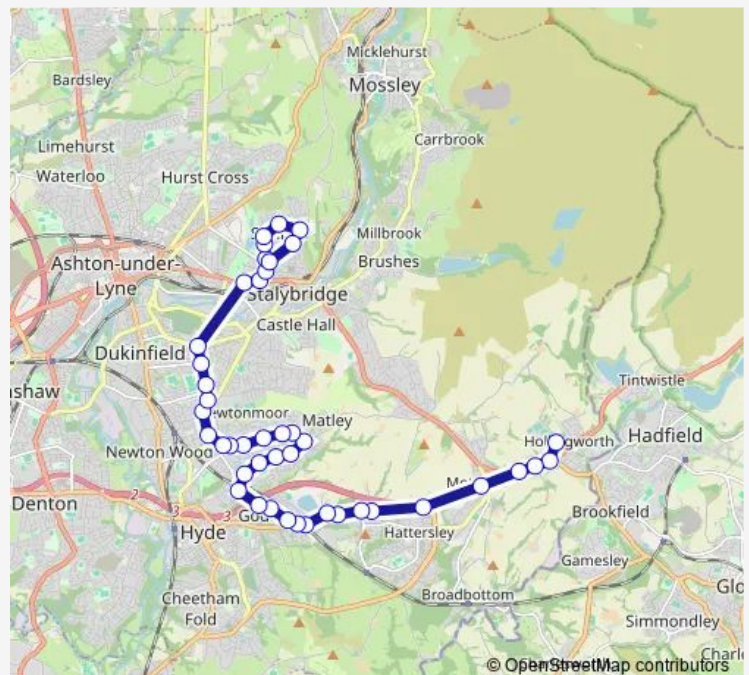

### Route schedule

Longdendale High School — St Georges Street

Monday 15:41

Tuesday 15:41

Wednesday 15:41

Thursday 14:21

Friday 14:21

Saturday —

### Route info

Direction: Longdendale High School

Stops: 43

Trip Duration: 0 hour 37 min

838 — Longdendale High School - Ridge Hill

Rexcine Way

Cartwright Street

Manor Road

## Route info

Direction: Ash Grove

Stops: 42

Trip Duration: 0 hour 51 min

Commercial Brow

Newman Street

St John's Church

Carlton Road