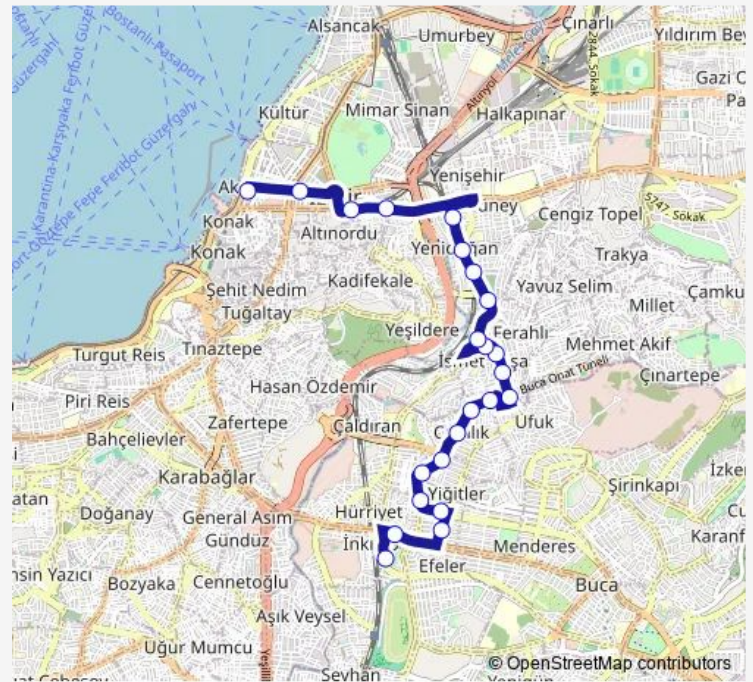

Bus 838 Şirinyer Aktarma Merkezi - Gümrük

[Go to website](#)

Direction

Şirinyer Aktarma — Şehit Fethibey

23 stops

[Open route schedule](#)

Şirinyer Aktarma

Şirinyer Pazar Yeri

Redresör

Betonyol

Adnan Kahveci Parkı

Çağrı

Onat

Çamlık Cami

Mehtap Mahallesi Kahveler

Çiçek

Ali Fuat Cebesoy İlkokulu

Kaptan

Kasap

Mavi Köşe

İsmet Paşa Sağlık Ocağı

Gürçeşme Cami

Gürçeşme

Ülkü Sineması

Kemer Aktarma Merkezi

Kemer

Basmane Gar

Route schedule

Şirinyer Aktarma — Şehit Fethibey

Monday 06:00-23:20

Tuesday 06:00-23:20

Wednesday 06:00-23:20

Thursday 06:00-23:20

Friday 06:00-23:20

Saturday 06:00-23:25

Sunday 06:00-23:26

Route info

Direction: Şirinyer Aktarma

Stops: 23

Trip Duration: 0 hour 37 min

838 — Şirinyer Aktarma Merkezi - Gümrük