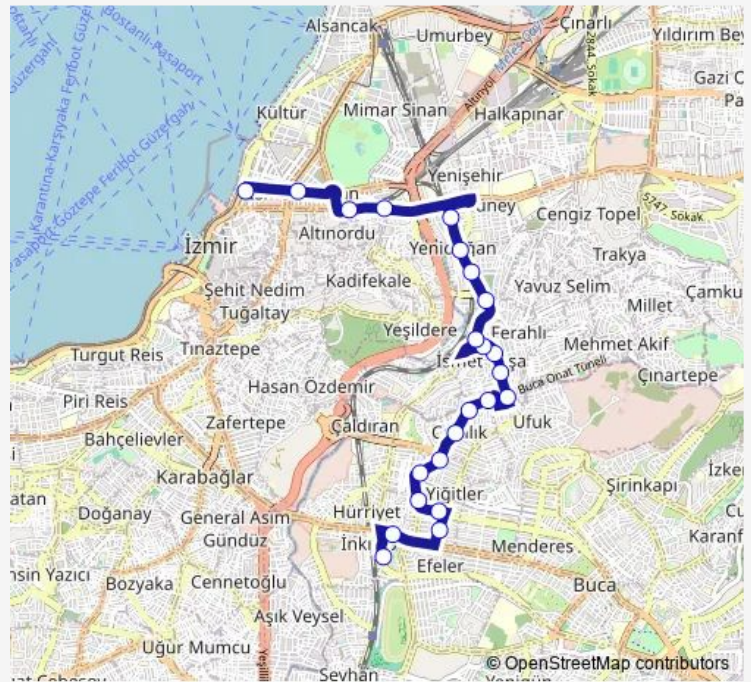

Thursday 00:00-23:45

Friday 00:00-23:45

Saturday 00:00-23:45

Sunday 00:00-23:43

Route info

Direction: Şehit Fethibey

Stops: 21

Trip Duration: 0 hour 39 min