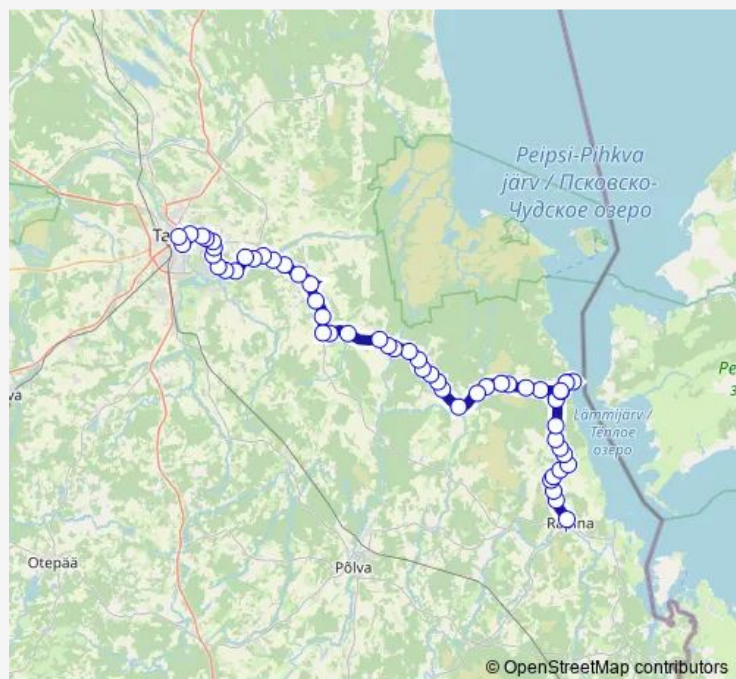

### Route schedule

Rápina bussijaam — Tartu bussijaam

Monday 06:05

Tuesday 06:05

Wednesday 06:05

Thursday 06:05

Friday 06:05

Saturday —

### Route info

Direction: Rápina bussijaam

Stops: 56

Trip Duration: 1 hour 40 min

Sikakurmu

Sikapalu

Rasina

Kastmekoja