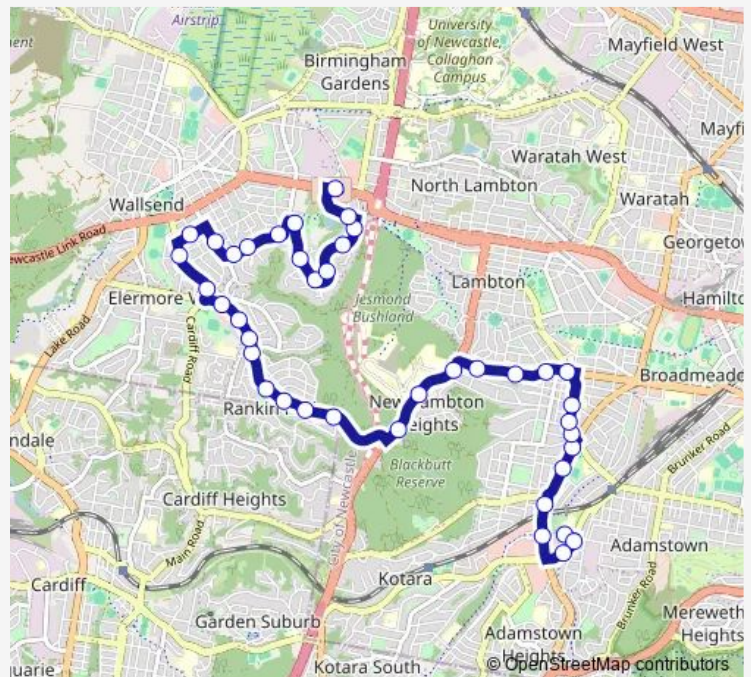

### Route info

Direction: St Pius X High School, Fletcher St, Stand C

Stops: 40

Trip Duration: 0 hour 29 min

838 — St. Pius X High, Adamstown to Newcastle Rd and Victory Pde

Mccaffrey Dr At Rosedale Cres

Mccaffrey Dr At Spencer St

## Route info

Direction: Newcastle Rd Before Victory Pde

Stops: 38

Trip Duration: 0 hour 33 min

Newcastle Private Hospital, Lookout Rd

Russell Rd After Croudace St

Russell Rd Opp Brett St

Russell Rd At Baker St