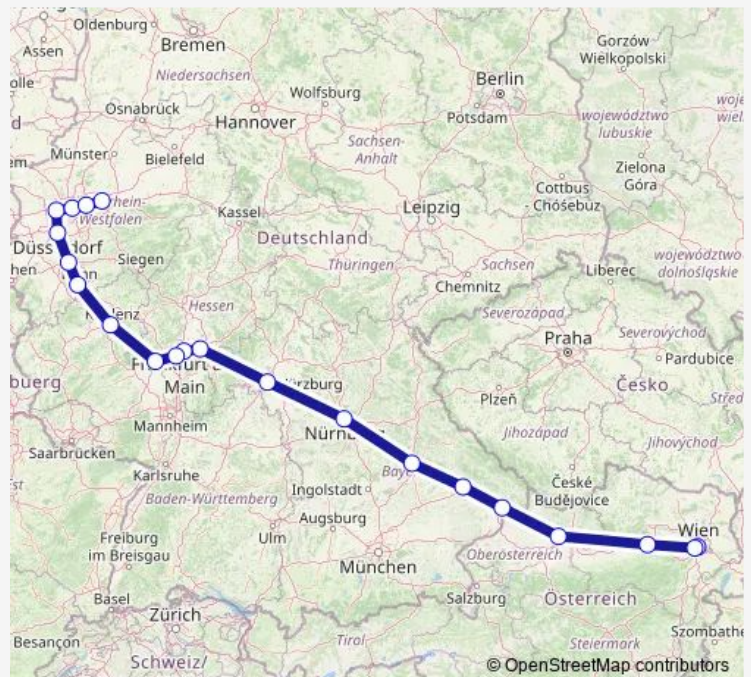

St.Pölten Hbf

Linz Hbf

Passau Hbf

Plattling

Regensburg Hbf

Nürnberg Hbf

Würzburg Hbf

Hanau Hbf

Essen Hbf

Bochum Hbf

Dortmund Hbf

Route schedule

Wien Hbf — Dortmund Hbf

Monday 15:15

Tuesday 15:15

Wednesday 15:15

Thursday 15:15

Friday 15:15

Saturday 15:15

Sunday —

Route info

Direction: Wien Hbf

Stops: 21

Trip Duration: 10 hour 6 min

ICE 1022

Direction

Wien Hbf — Dortmund Hbf

20 stops

[Open route schedule](#)

Wien Hbf

Wien Meidling

St.Pölten Hbf