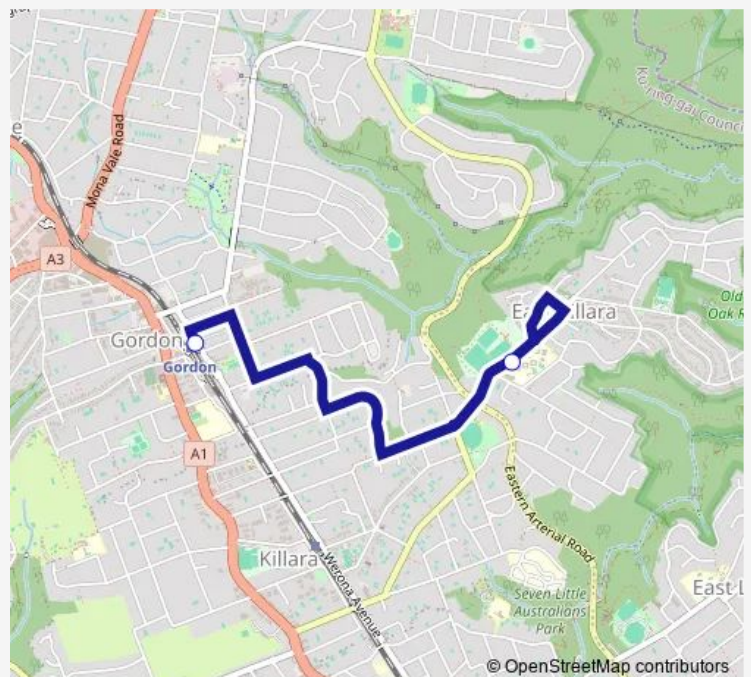

School Bus 8127 Gordon Station to Killara High School

[Go to website](#)**Direction**

Gordon Station, Werona Av, Stand D — Killara High School, Koola Av

2 stops

[Open route schedule](#)

Gordon Station, Werona Av, Stand D

Killara High School, Koola Av

Route schedule

Gordon Station, Werona Av, Stand D — Killara High School, Koola Av

Monday	08:23
Tuesday	08:23
Wednesday	08:23
Thursday	08:23
Friday	—
Saturday	—
Sunday	—

Route info

Direction: Gordon Station, Werona Av, Stand D

Stops: 2

Trip Duration: 0 hour 12 min

8127 School Bus time schedules and route maps are available in an offline PDF at busmaps.com. Use the busmaps.com website to see live bus times, train schedule or subway schedule, and step-by-step directions for all public transit in Sydney