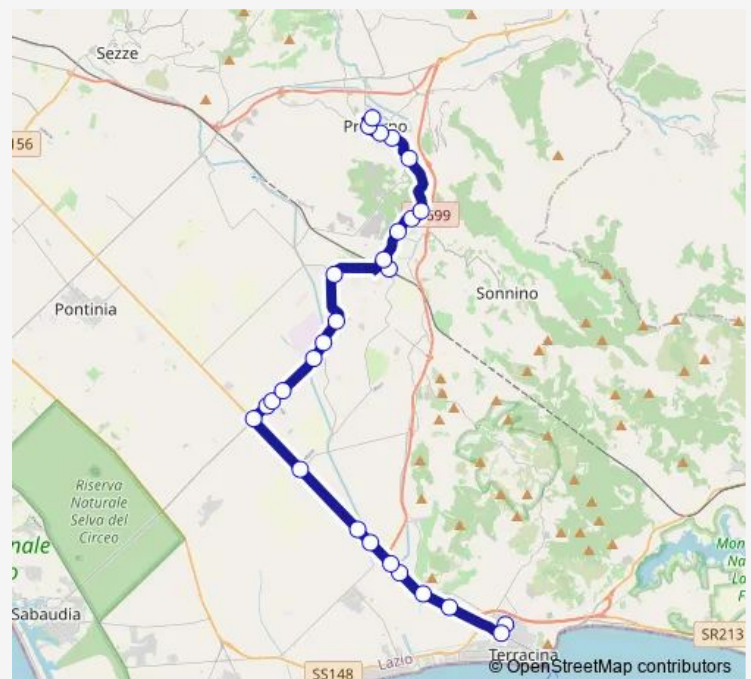

### Route schedule

Terracina | Stazione FS # f4008 — Priverno | Terminal Bus | Ist. Superiore T. Rossi # f3429

Monday 07:20-09:50

Tuesday 07:20-09:50

Wednesday 07:20-09:50

Thursday 07:20-09:50

Friday 07:20-09:50

Saturday 07:20

Sunday —

### Route info

Direction: Terracina | Stazione FS # f4008

Stops: 27

Trip Duration: 0 hour 38 min

Terracina - Priverno # Pv037a

Priverno | Fossanova # f3783

Priverno | Via Marittima Via Font. Canarelle # f3784