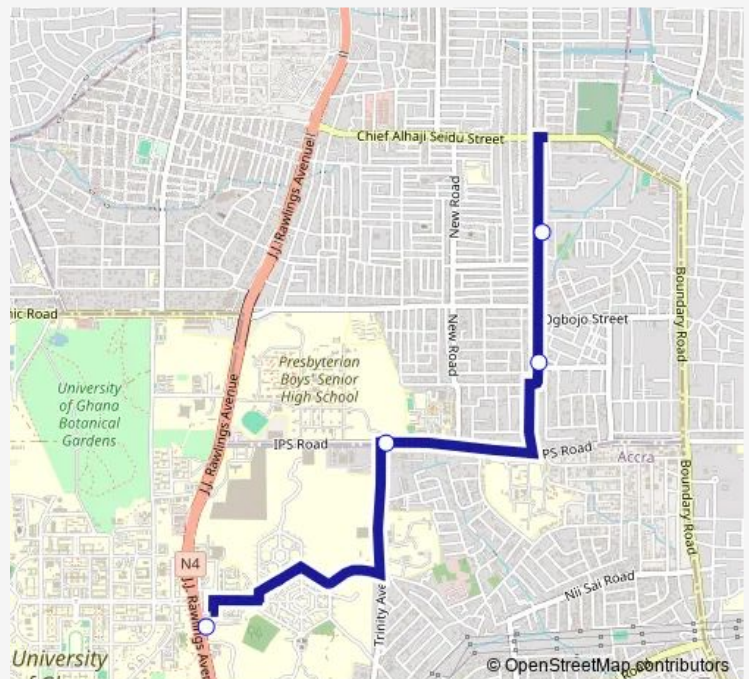

Bus 353A Legon Station to Social Welfare

[Go to website](#)

Direction

Terminal Legon Station — Terminal Social Welfare

4 stops

[Open route schedule](#)

Terminal Legon Station

Book Trust

Estate 353

Terminal Social Welfare

Route schedule

Terminal Legon Station — Terminal Social Welfare

Monday	11:45
Tuesday	11:45
Wednesday	11:45
Thursday	11:45
Friday	11:45
Saturday	11:45
Sunday	11:45

Route info

Direction: Terminal Legon Station

Stops: 4

Trip Duration: 0 hour 17 min

■ 353A — Legon Station to Social Welfare

353A Bus time schedules and route maps are available in an offline PDF at busmaps.com. Use the busmaps.com website to see live bus times, train schedule or subway schedule, and step-by-step directions for all public transit in Accra