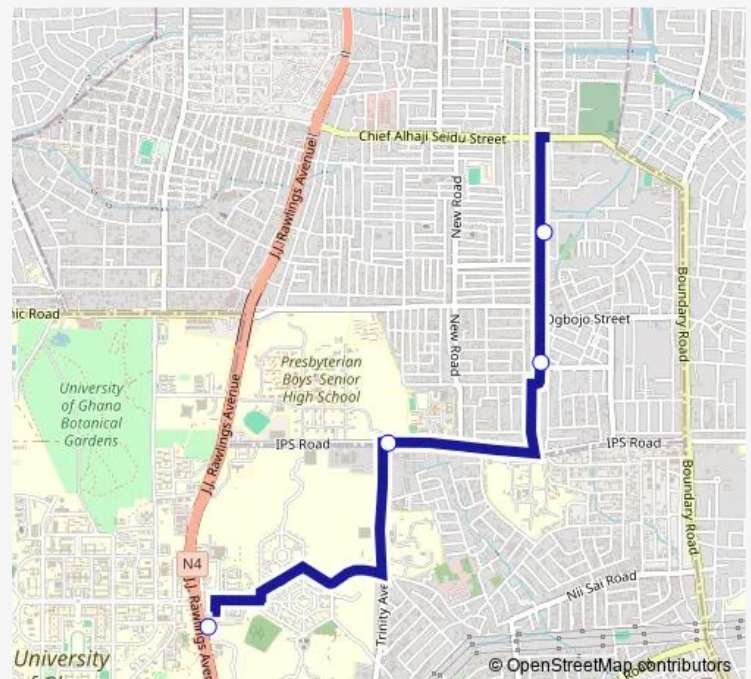

Bus 353a Legon Station to Social Welfare

[Go to website](#)

Direction

Terminal Legon Station — Terminal Social Welfare

4 stops

[Open route schedule](#)

Terminal Legon Station

Book Trust

Estate 353

Terminal Social Welfare

Route schedule

Terminal Legon Station — Terminal Social Welfare

Monday	11:45
Tuesday	11:45
Wednesday	11:45
Thursday	11:45
Friday	11:45
Saturday	11:45
Sunday	11:45

Route info

Direction: Terminal Legon Station

Stops: 4

Trip Duration: 0 hour 17 min

■ 353a — Legon Station to Social Welfare

353a Bus time schedules and route maps are available in an offline PDF at busmaps.com. Use the busmaps.com website to see live bus times, train schedule or subway schedule, and step-by-step directions for all public transit in Accra