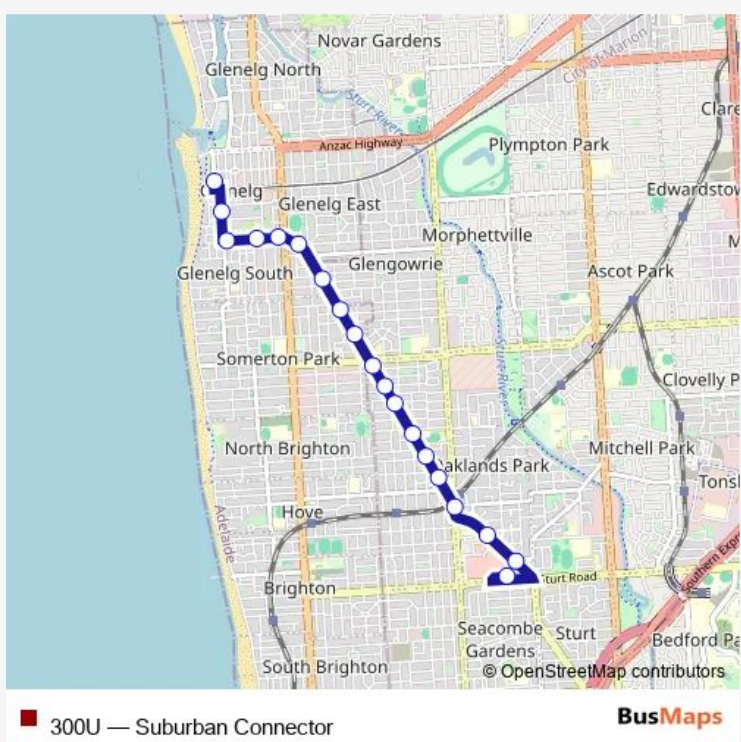

**Bus 300U Suburban Connector**

[Go to website](#)

**Direction**  
 Zone C Glenelg Interchange - East side — Zone A Marion Interchange - North side

19 stops

[Open route schedule](#)

- Zone C Glenelg Interchange - East side
- Stop 22 Moseley St - East side
- Stop 23P Pier St - North side
- Stop 24P Pier St - North side
- Stop 25P Pier St - North side
- Stop 25 Diagonal Rd - North East side
- Stop 25B Diagonal Rd - North East side
- Stop 26 Diagonal Rd - North East side
- Stop 26A Diagonal Rd - North East side
- Stop 27 Diagonal Rd - North East side
- Stop 27A Diagonal Rd - North East side
- Stop 28 Diagonal Rd - North East side
- Stop 28A Diagonal Rd - North East side
- Stop 28B Diagonal Rd - North East side
- Stop 28C Diagonal Rd - East side
- Stop 29 Morphett Rd - East side
- Stop 29F Diagonal Rd - North East side
- Stop 29E Diagonal Rd - North East side
- Zone A Marion Interchange - North side

**Route schedule**  
 Zone C Glenelg Interchange - East side — Zone A Marion Interchange - North side

Monday	07:26-18:33
Tuesday	07:26-18:33
Wednesday	07:26-18:33
Thursday	07:26-18:33
Friday	07:26-18:33
Saturday	—
Sunday	—

**Route info**

Direction: Zone C Glenelg Interchange - East side

Stops: 19

Trip Duration: 0 hour 20 min

300U Bus time schedules and route maps are available in an offline PDF at [busmaps.com](https://busmaps.com). Use the [busmaps.com](https://busmaps.com) website to see live bus times, train schedule or subway schedule, and step-by-step directions for all public transit in Adelaide