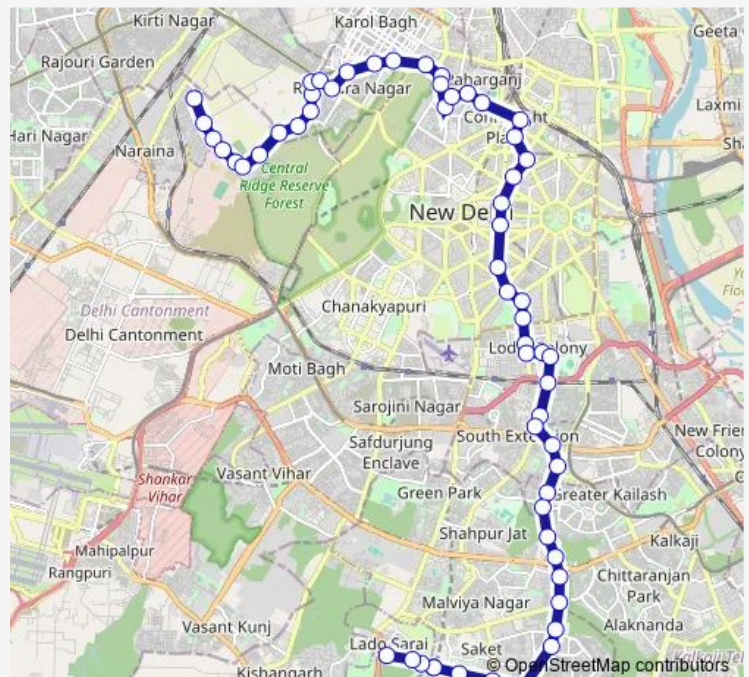

Thursday 04:40-23:00

Friday 04:40-23:00

Saturday 04:40-23:00

Sunday 04:40-23:00

Route info

Direction: Inder Puri Krishi Kunj

Stops: 61

Trip Duration: 1 hour 53 min