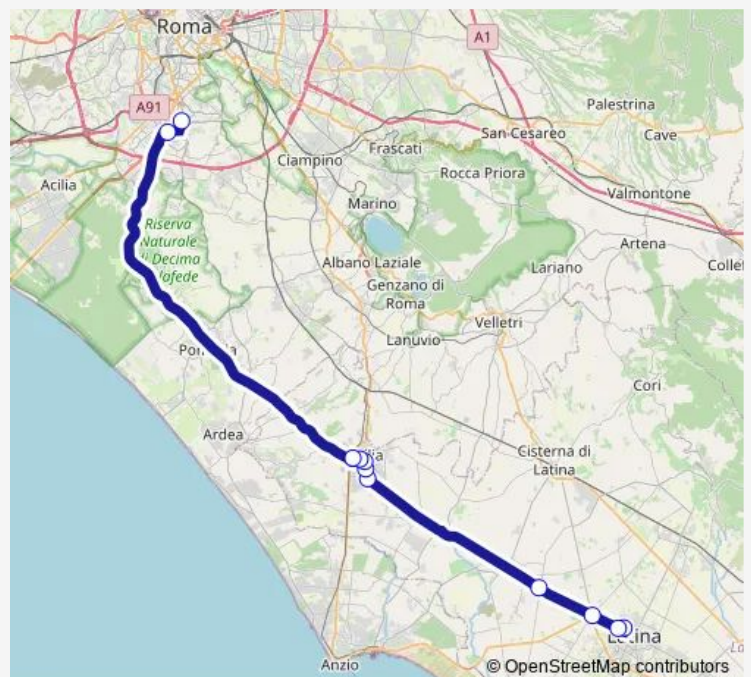

Bus Latina - Roma Laurentina # Lt845a

[Go to website](#)

Direction

Latina | Terminal Bus # f3092 — Roma | Laurentina (Metro B) # f2693

11 stops

[Open route schedule](#)

Latina | Terminal Bus # f3092

Latina | Via Romagnoli # f2638

Aprilia | Piazza Repubblica # f2660

Aprilia | Stazione FS # f2661

Roma | Ospedale Sant'Eugenio # f12701

Roma | Laurentina (Metro B) # f2693

Route schedule

Latina | Terminal Bus # f3092 — Roma | Laurentina (Metro B) # f2693

Monday 05:50

Tuesday 05:50

Wednesday 05:50

Thursday 05:50

Friday 05:50

Saturday —

Sunday —

Route info

Direction: Latina | Terminal Bus # f3092

Stops: 11

Trip Duration: 1 hour 19 min

Latina - Roma Laurentina # Lt845a

Bus time schedules and route maps are available in an offline PDF at busmaps.com. Use the busmaps.com website to see live bus times, train schedule or subway schedule, and step-by-step directions for all public transit in Aprilia