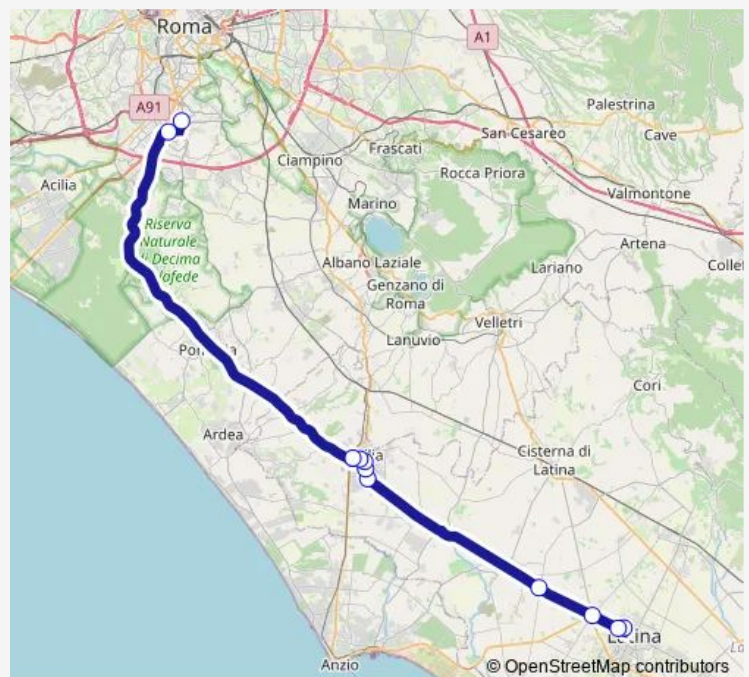

Bus Latina - Roma Laurentina # Lt845a

[Go to website](#)

Direction

Latina | Terminal Bus # f3092 — Roma | Laurentina (Metro B) # f2693

11 stops

[Open route schedule](#)

Latina | Terminal Bus # f3092

Latina | Via Romagnoli # f2638

Aprilia | Piazza Repubblica # f2660

Aprilia | Stazione FS # f2661

Roma | Ospedale Sant'Eugenio # f12701

Roma | Laurentina (Metro B) # f2693

Route schedule

Latina | Terminal Bus # f3092 — Roma | Laurentina (Metro B) # f2693

Monday 05:50

Tuesday 05:50

Wednesday 05:50

Thursday 05:50

Friday 05:50

Saturday —

Sunday —

Route info

Direction: Latina | Terminal Bus # f3092

Stops: 11

Trip Duration: 1 hour 12 min

Latina - Roma Laurentina # Lt845a

Bus time schedules and route maps are available in an offline PDF at busmaps.com. Use the busmaps.com website to see live bus times, train schedule or subway schedule, and step-by-step directions for all public transit in Aprilia