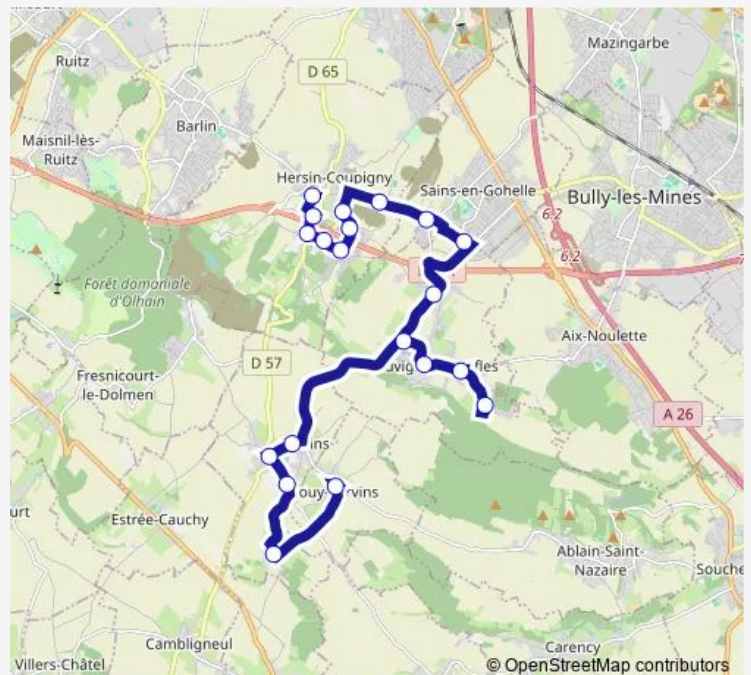

Saturday —

Sunday —

Route info

Direction: Mairie

Stops: 13

Trip Duration: 0 hour 41 min

Direction

Collège Rolland — Mairie

20 stops

[Open route schedule](#)

Collège Rolland

Tirtaine

Place Salengro

Gendarmerie

Les Oiseaux

Parc des Anglais

Monday 16:55

Tuesday 16:55

Wednesday 13:15

Thursday 16:55

Friday 16:55

Saturday —

Sunday —

Route info