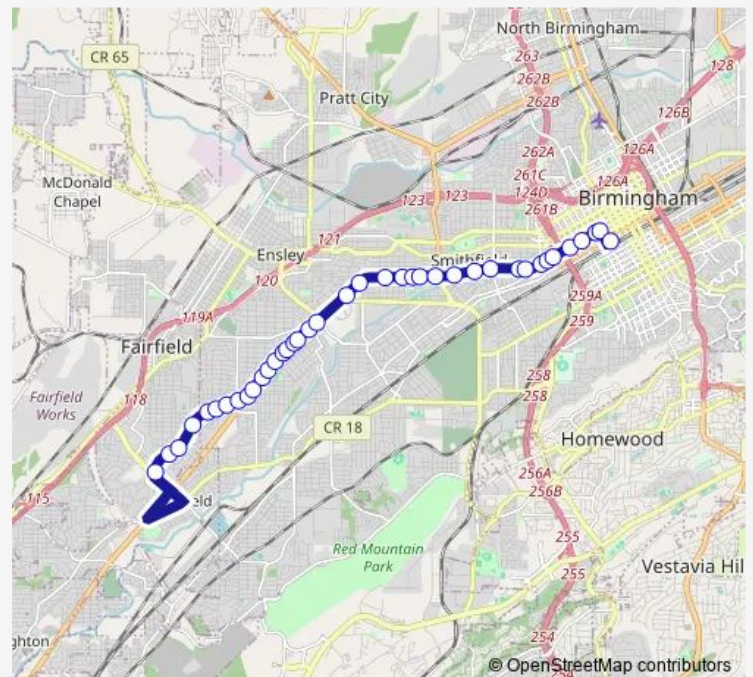

2nd Ave & 16th St N

2nd Ave & 12th St N

2nd Ave & 9th St N

2nd Ave & 6th Place N

3rd Ave N & 2nd St N

3rd Ave W & Center St

3rd Ave W & 1st St

3rd Ave W & 3rd St

3rd Ave W & 6th St

3rd Ave W & Princeton Pkwy

3rd Ave W & 11th St

Route schedule

Central Station — Western Hills Mall

Monday 06:00-18:20

Tuesday 06:00-18:20

Wednesday 06:00-18:20

Thursday 06:00-18:20

Friday 06:00-18:20

Saturday —

Sunday —

Route info

Direction: Central Station

Stops: 49

Trip Duration: 0 hour 29 min

■ 45 Ex — Express

BusMaps

3rd Ave W & 12th St W

3rd Ave W & 15th St

3rd Ave W & 17th St

Bess Rd & Fayette Ave

Bess Rd & 30th St

Bess Rd & Lomb Ave