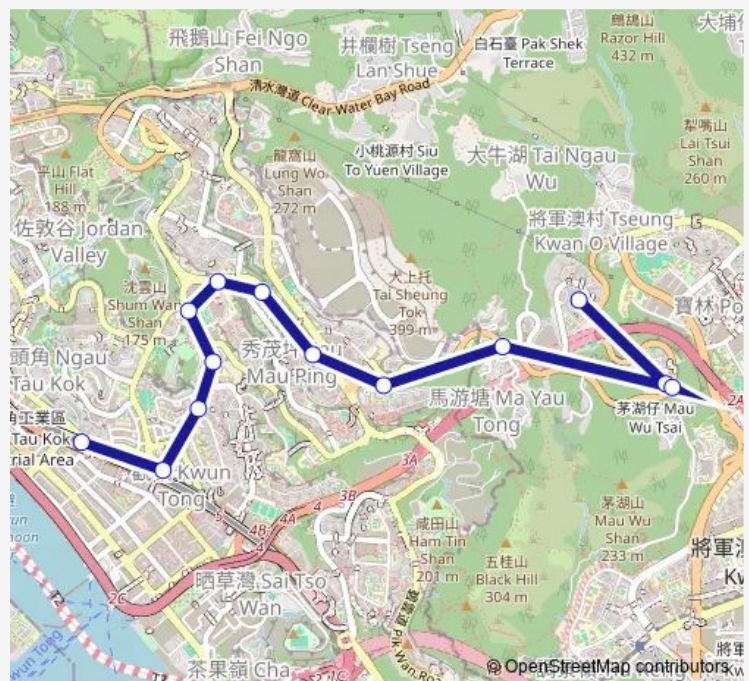

### Route info

Direction: [Kmb] Kwun Tong(Elegance RD) BUS Terminus

Stops: 13

Trip Duration: 0 hour 30 min

■ 95M — Tsui LAM - Kwun Tong (Elegance Road)